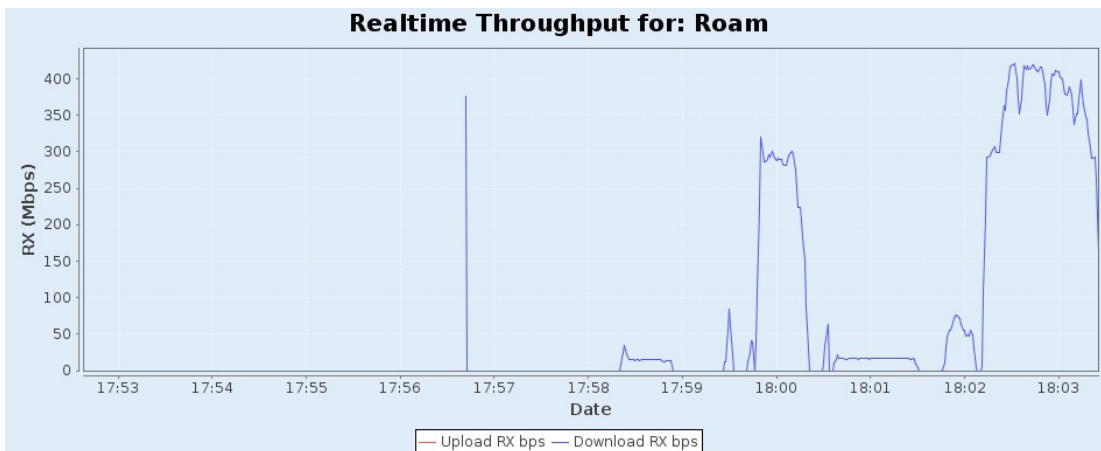

Chamber Layout for this iteration: Roam Chamber Loc: ABC STA Loc: Close Root AP STA:Close Root AP-Orbit Near

Realtime Throughput for: Roam

MCS for: Roam

RSSI for: Roam

WiFi Events for: Roam

STA:Close Root AP-Random Middle UDP DL Snapshot

Port	Tx-Bps 1m	RxBps 1m	Tx-Fail %	Tx-Link-Rate	Rx-Link-Rate	Mode	Channel	Last CX-Time(ms)	RSSI (dBm)	AP	IP	MAC
1.1.7 sta03000	246 bps	282.68 Mbps	1.24	351 Mbps	650 Mbps	802.11an-AC	48	54	-66	B0:39:56:CE:49:53	192.168.1.70	04:f0:21:3e:f1:09

Chamber Layout for this iteration: Roam Chamber Loc: ABC STA Loc: Close Root AP STA:Close Root AP-Random Middle

Realtime Throughput for: Roam

MCS for: Roam

RSSI for: Roam

WiFi Events for: Roam

STA:Close Root AP-South-East UDP DL Snapshot