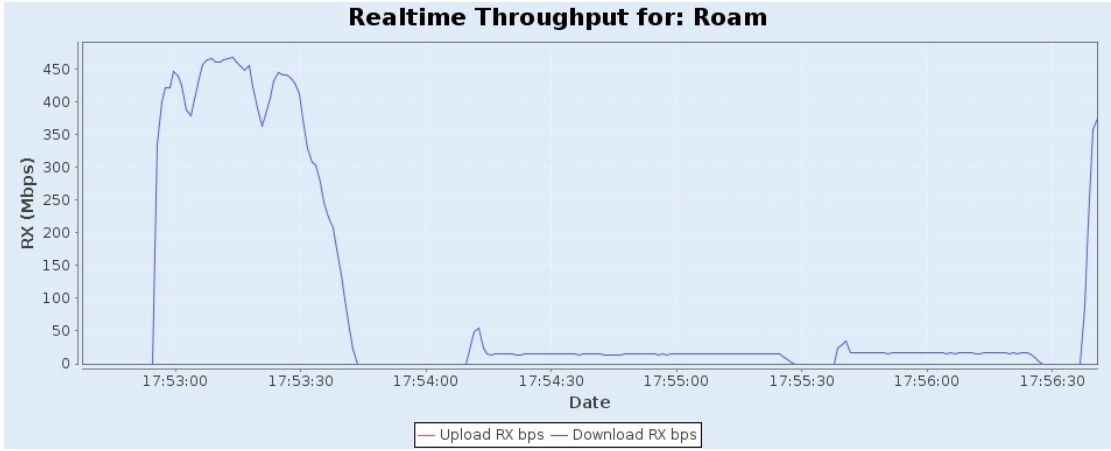

Roam

Summary

Traffic on each AP in the test.

Roam

Chamber Loc: ABC

STA Loc: Close Root AP Results

Type	Result	Notes
AP Chamber Position		ABC
Station Chamber Position		Close Root AP
STA-Orbit Near UDP DL MobileStations	Result	Node Throughput: 93.18 Mbps Avg-Rt-Lat: 214ms
STA-Orbit Near UDP DL Path: Orbit Near	Result	Sum Throughput: 93.18 Mbps Avg-Rt-Lat: 214ms
STA-Random Middle UDP DL MobileStations	Result	Node Throughput: 94.53 Mbps Avg-Rt-Lat: 141ms
STA-Random Middle UDP DL Path: Random Middle	Result	Sum Throughput: 94.53 Mbps Avg-Rt-Lat: 141ms
STA-South-East UDP DL MobileStations	Result	Node Throughput: 86.69 Mbps Avg-Rt-Lat: 1141ms

System wide throughput (goodput).

System average latency.

Individual node throughput (goodput).

Node average latency.

Per Node Avg Latency

STA:Close Root AP-Orbit Near UDP DL Snapshot

Port	Tx-Bps 1m	RxBps 1m	Tx-Fail %	Tx-Link-Rate	Rx-Link-Rate	Mode	Channel	Last CX-Time(ms)	RSSI (dBm)	AP	IP	MAC
1.1.7 sta03000	220 bps	41.485 Mbps	0	234 Mbps	390 Mbps	802.11an-AC	48	147	-55	8C:3B:AD:2C:B3:4F	192.168.1.70	04:f0:21:3e:f1:09

Chamber Layout for this iteration: Roam Chamber Loc: ABC STA Loc: Close Root AP STA:Close Root AP-Orbit Near

Realtime Throughput for: Roam

MCS for: Roam

RSSI for: Roam

WiFi Events for: Roam

STA:Close Root AP-Random Middle UDP DL Snapshot