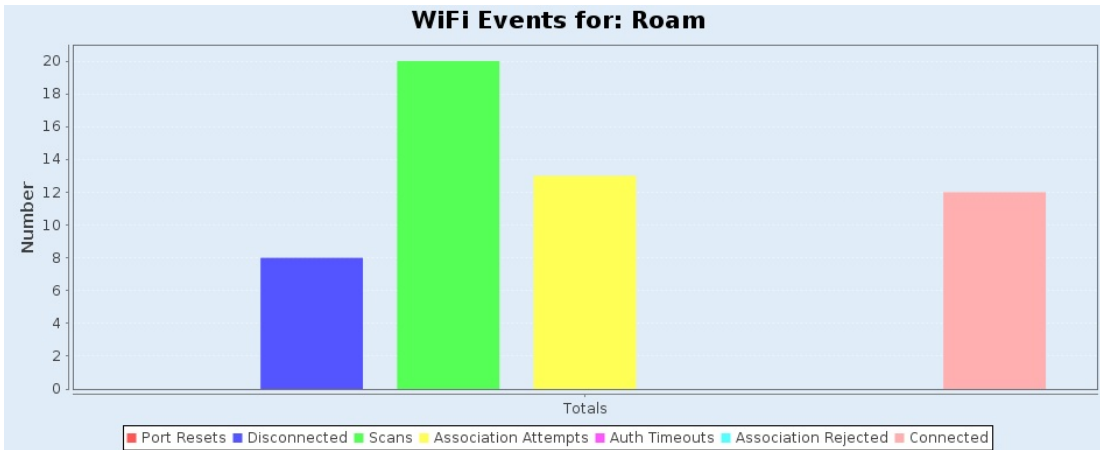

Chamber Layout for this iteration: Roam Chamber Loc: ABC STA Loc: Close Root AP STA:Close Root AP-Random Middle

Realtime Throughput for: Roam

MCS for: Roam

RSSI for: Roam

WiFi Events for: Roam

STA:Close Root AP-South-East UDP DL Snapshot