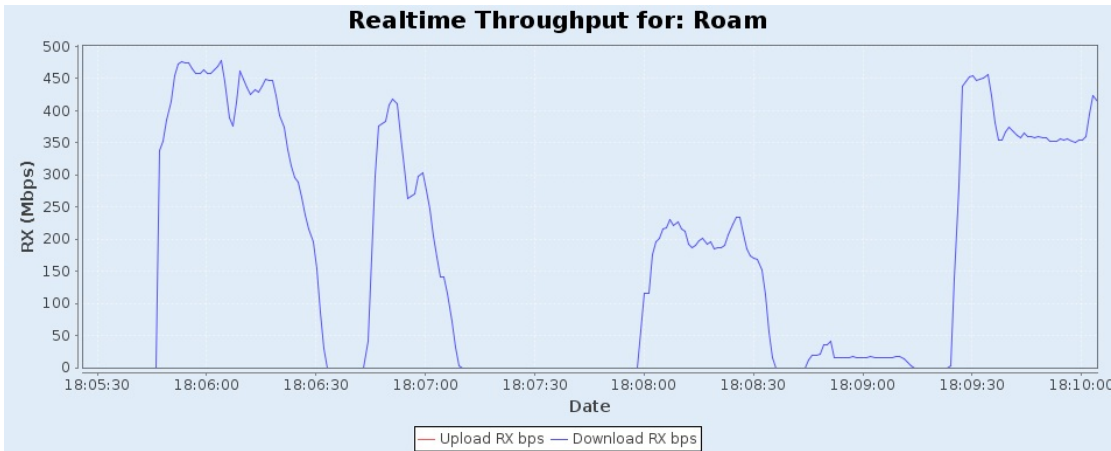

Type	Result	Notes
AP Chamber Position		A-B-C
Station Chamber Position		Close Root AP
STA-Orbit Near UDP DL MobileStations	Result	Node Throughput: 179.73 Mbps Avg-Rt-Lat: 219ms
STA-Orbit Near UDP DL Path: Orbit Near	Result	Sum Throughput: 179.73 Mbps Avg-Rt-Lat: 219ms
STA-Random Middle UDP DL MobileStations	Result	Node Throughput: 157.19 Mbps Avg-Rt-Lat: 139ms
STA-Random Middle UDP DL Path: Random Middle	Result	Sum Throughput: 157.19 Mbps Avg-Rt-Lat: 139ms
STA-South-East UDP DL MobileStations	Result	Node Throughput: 192.58 Mbps Avg-Rt-Lat: 599ms
STA-South-East UDP DL Path: South-East	Result	Sum Throughput: 192.58 Mbps Avg-Rt-Lat: 599ms

STA:Close Root AP-Orbit Near UDP DL Snapshot

Port	Tx-Bps 1m	RxBps 1m	Tx-Fail %	Tx-Link-Rate	Rx-Link-Rate	Mode	Channel	Last CX-Time(ms)	RSSI (dBm)	AP	IP	MAC
1.1.7 sta03000	281 bps	179.466 Mbps	0	234 Mbps	390 Mbps	802.11an- AC	48	149	-63	8C:3B:AD:2C:B3:4F	192.168.1.26	04:f0:21:3e:ee:09

Chamber Layout for this iteration: Roam Chamber Loc: A-B-C STA Loc: Close Root AP STA:Close Root AP-Orbit Near

Realtime Throughput for: Roam

MCS for: Roam

RSSI for: Roam

WiFi Events for: Roam

STA:Close Root AP-Random Middle UDP DL Snapshot