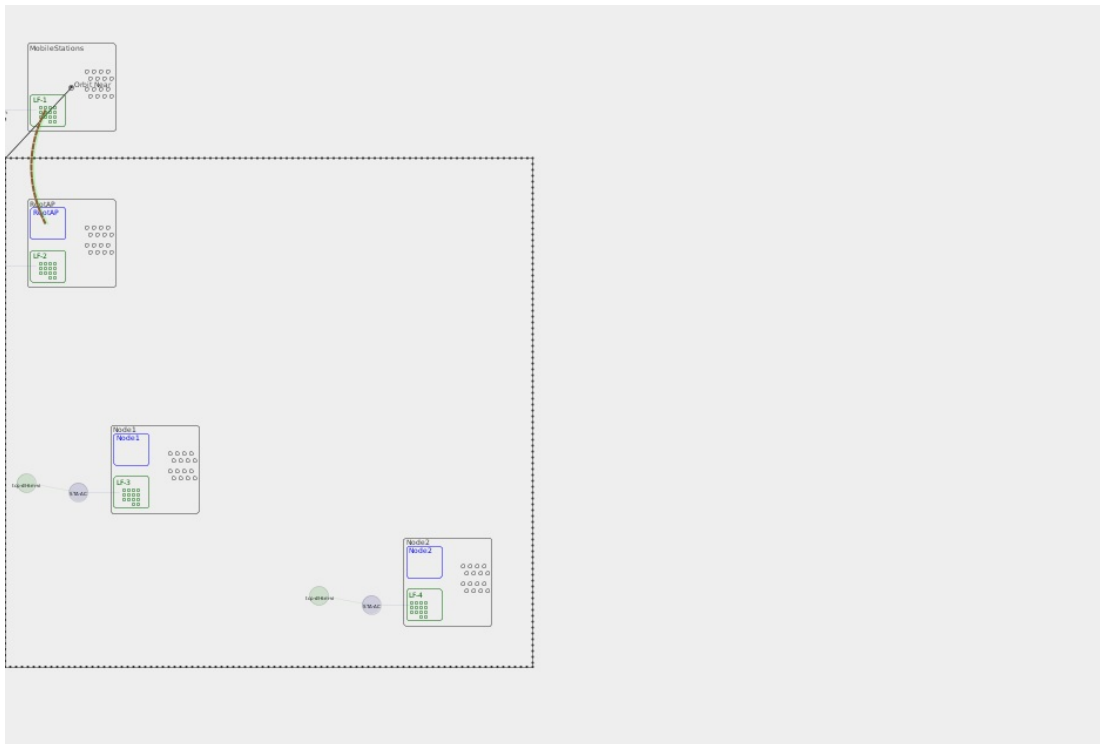

STA:Close Root AP-Orbit Near UDP DL Snapshot

Port	Tx-Bps 1m	RxBps 1m	Tx-Fail %	Tx-Link-Rate	Rx-Link-Rate	Mode	Channel	Last CX-Time(ms)	RSSI (dBm)	AP	IP	MAC
1.1.7 sta03000	232 bps	274.872 Mbps	29.947	351 Mbps	390 Mbps	802.11an-AC	48	287	-62	8C:3B:AD:2C:B3:4F	192.168.1.42	04:f0:21:3e:e9:09

Port	Tx-Bps 1m	Rx-Bps 1m	Link-Rate	IP	MAC
1.1.1 eth1	870.956 Mbps	364 bps	1 Gbps	192.168.1.5	00:03:2d:3b:a1:29

Endpoint	Tx-Bps 1m	Rx-Bps 1m	RX Latency(ms)	Round-Trip Latency(ms)	Jitter	Rx Packet Loss %
cv_udp-1.1-1.sta03000--1.0.0-A	0 bps	123.955 Mbps	218	218	0	89.073
cv_udp-1.1-1.sta03000--1.0.0-B	249.667 Mbps	0 bps	0	218	0	0

Chamber Layout for this iteration: Roam Chamber Loc: Random STA Loc: Close Root AP STA:Close Root AP-Orbit Near

Realtime Throughput for: Roam