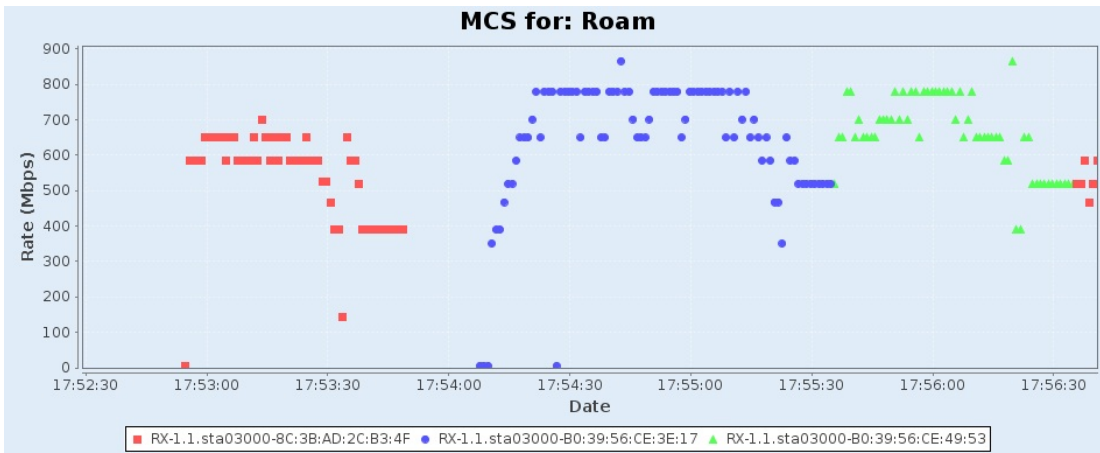

Port	Tx-Bps 1m	Rx-Bps 1m	Link-Rate	IP	MAC
1.1.1 eth1	901.416 Mbps	332 bps	1 Gbps	192.168.1.5	00:03:2d:3b:a1:29

Endpoint	Tx-Bps 1m	Rx-Bps 1m	RX Latency(ms)	Round-Trip Latency(ms)	Jitter	Rx Packet Loss %
cv_udp-1.1-1.sta03000--1.0.0-A	0 bps	31.739 Mbps	214	214	0	89.929
cv_udp-1.1-1.sta03000--1.0.0-B	73.008 Mbps	0 bps	0	214	0	0

Chamber Layout for this iteration: Roam Chamber Loc: ABC STA Loc: Close Root AP STA:Close Root AP-Orbit Near

Realtime Throughput for: Roam

MCS for: Roam

RSSI for: Roam

WiFi Events for: Roam

STA:Close Root AP-Random Middle UDP DL Snapshot