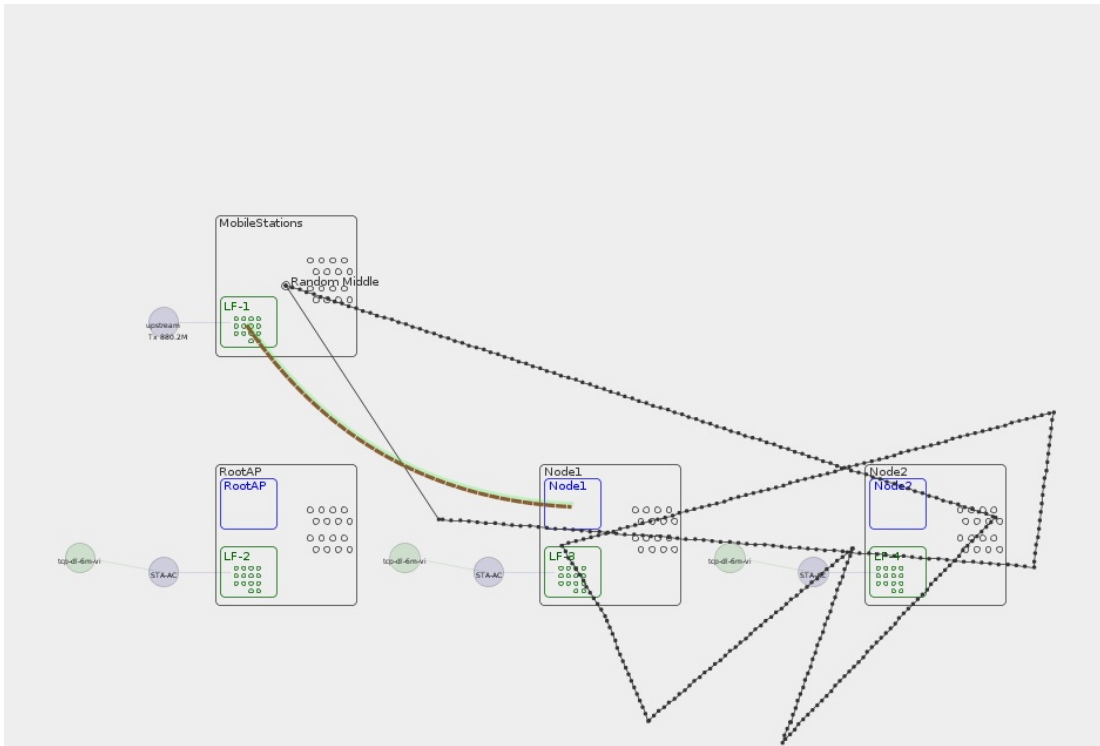

Chamber Layout for this iteration: Roam Chamber Loc: A-B-C STA Loc: Close Root AP STA:Close Root AP-Orbit Near

Realtime Throughput for: Roam

MCS for: Roam

RSSI for: Roam

WiFi Events for: Roam

STA:Close Root AP-Random Middle UDP DL Snapshot

Chamber Layout for this iteration: Roam Chamber Loc: A-B-C STA Loc: Close Root AP STA:Close Root AP-Random Middle

Realtime Throughput for: Roam

MCS for: Roam

RSSI for: Roam

WiFi Events for: Roam

STA:Close Root AP-South-East UDP DL Snapshot