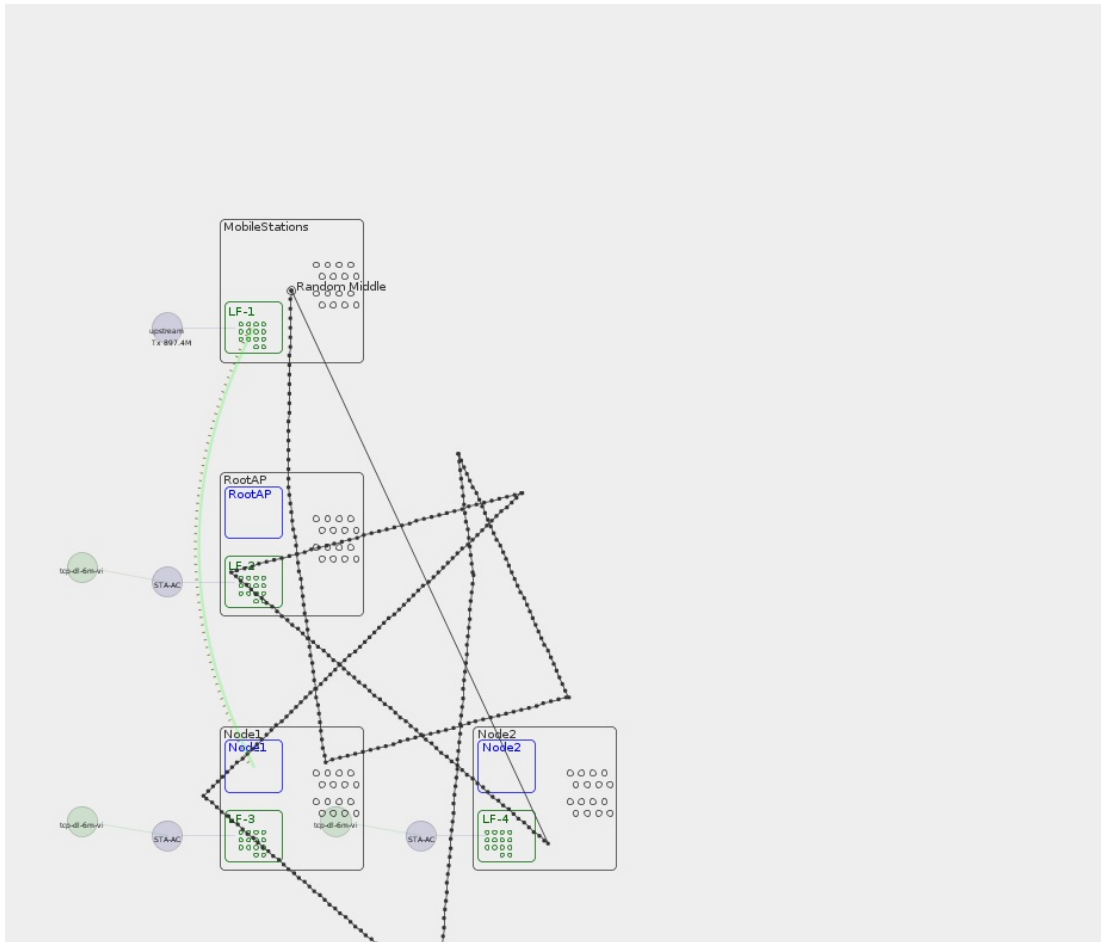

Chamber Layout for this iteration: Roam Chamber Loc: ABC STA Loc: Close Root AP STA:Close Root AP-Orbit Near

Realtime Throughput for: Roam

MCS for: Roam

RSSI for: Roam

WiFi Events for: Roam

STA:Close Root AP-Random Middle UDP DL Snapshot

Chamber Layout for this iteration: Roam Chamber Loc: ABC STA Loc: Close Root AP STA:Close Root AP-Random Middle

Realtime Throughput for: Roam

MCS for: Roam

RSSI for: Roam

WiFi Events for: Roam

STA:Close Root AP-South-East UDP DL Snapshot