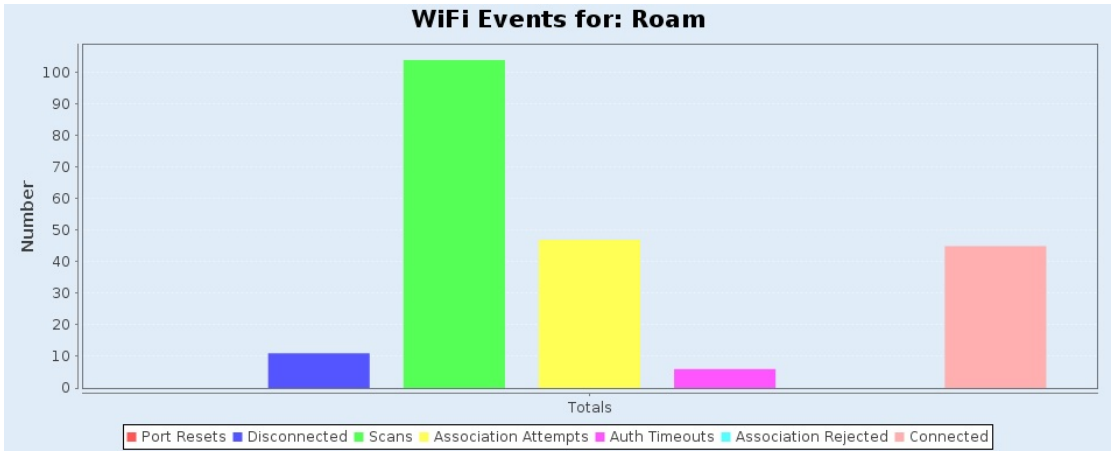

STA:Close Root AP-South-East UDP DL Snapshot

Port	Tx-Bps 1m	RxBps 1m	Tx-Fail %	Tx-Link-Rate	Rx-Link-Rate	Mode	Channel	Last CX-Time(ms)	RSSI (dBm)	AP	IP	MAC
1.1.7 sta03000	158 bps	22.184 Mbps	12.802	234 Mbps	390 Mbps	802.11an-AC	48	51	-67	B0:39:56:CE:3E:17	192.168.1.42	04:f0:21:3e:e9:09

Port	Tx-Bps 1m	Rx-Bps 1m	Link-Rate	IP	MAC
1.1.1 eth1	862.977 Mbps	276 bps	1 Gbps	192.168.1.5	00:03:2d:3b:a1:29

Endpoint	Tx-Bps 1m	Rx-Bps 1m	RX Latency(ms)	Round-Trip Latency(ms)	Jitter	Rx Packet Loss %
cv_udp-1.1-1.sta03000--1.0.0-A	0 bps	24.083 Mbps	1,071	1,071	0	95.699
cv_udp-1.1-1.sta03000--1.0.0-B	897.883 Mbps	0 bps	0	1,071	0	0

Chamber Layout for this iteration: Roam Chamber Loc: Random STA Loc: Close Root AP STA:Close Root AP-South-East