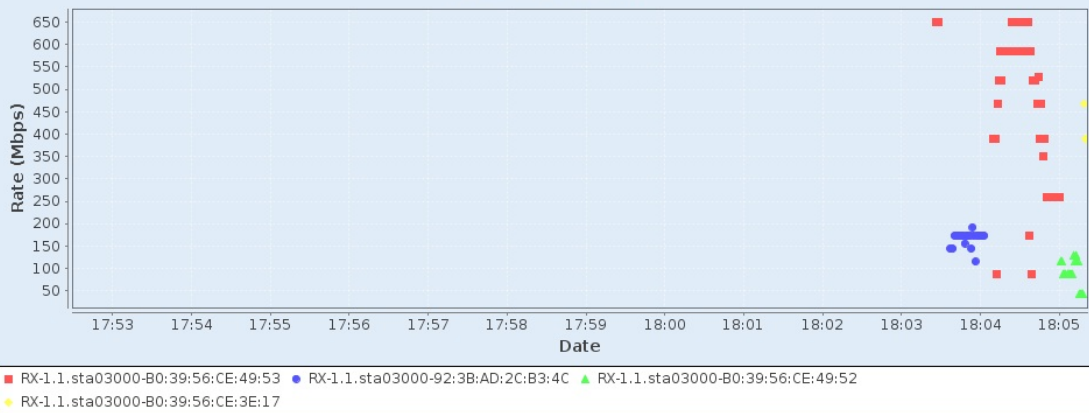

Chamber Layout for this iteration: Roam Chamber Loc: ABC STA Loc: Close Root AP STA:Close Root AP-South-East

Realtime Throughput for: Roam

Realtime Throughput for: Roam

MCS for: Roam

MCS for: Roam

RSSI for: Roam

RSSI for: Roam

WiFi Events for: Roam

Roam

Summary

Traffic on each AP in the test.

Roam

Chamber Loc: A-B-C

STA Loc: Close Root AP Results

Type	Result	Notes
AP Chamber Position		A-B-C
Station Chamber Position		Close Root AP
STA-Orbit Near UDP DL MobileStations	Result	Node Throughput: 179.73 Mbps Avg-Rt-Lat: 219ms
STA-Orbit Near UDP DL Path: Orbit Near	Result	Sum Throughput: 179.73 Mbps Avg-Rt-Lat: 219ms
STA-Random Middle UDP DL MobileStations	Result	Node Throughput: 157.19 Mbps Avg-Rt-Lat: 139ms
STA-Random Middle UDP DL Path: Random Middle	Result	Sum Throughput: 157.19 Mbps Avg-Rt-Lat: 139ms
STA-South-East UDP DL MobileStations	Result	Node Throughput: 192.58 Mbps Avg-Rt-Lat: 599ms
STA-South-East UDP DL Path: South-East	Result	Sum Throughput: 192.58 Mbps Avg-Rt-Lat: 599ms