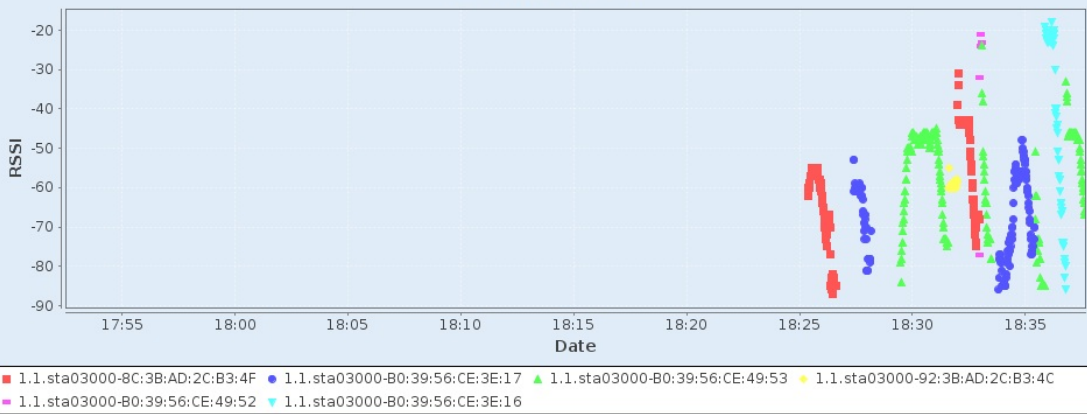

Chamber Layout for this iteration: Roam Chamber Loc: Random STA Loc: Close Root AP STA:Close Root AP-Random Middle

Realtime Throughput for: Roam

Realtime Throughput for: Roam

MCS for: Roam

MCS for: Roam

RSSI for: Roam

RSSI for: Roam

WiFi Events for: Roam

STA:Close Root AP-South-East UDP DL Snapshot

Port	Tx-Bps 1m	RxBps 1m	Tx-Fail %	Tx-Link-Rate	Rx-Link-Rate	Mode	Channel	Last CX-Time(ms)	RSSI (dBm)	AP	IP	MAC
1.1.7 sta03000	158 bps	22.184 Mbps	12.802	234 Mbps	390 Mbps	802.11an-AC	48	51	-67	B0:39:56:CE:3E:17	192.168.1.42	04:f0:21:3e:e9:09