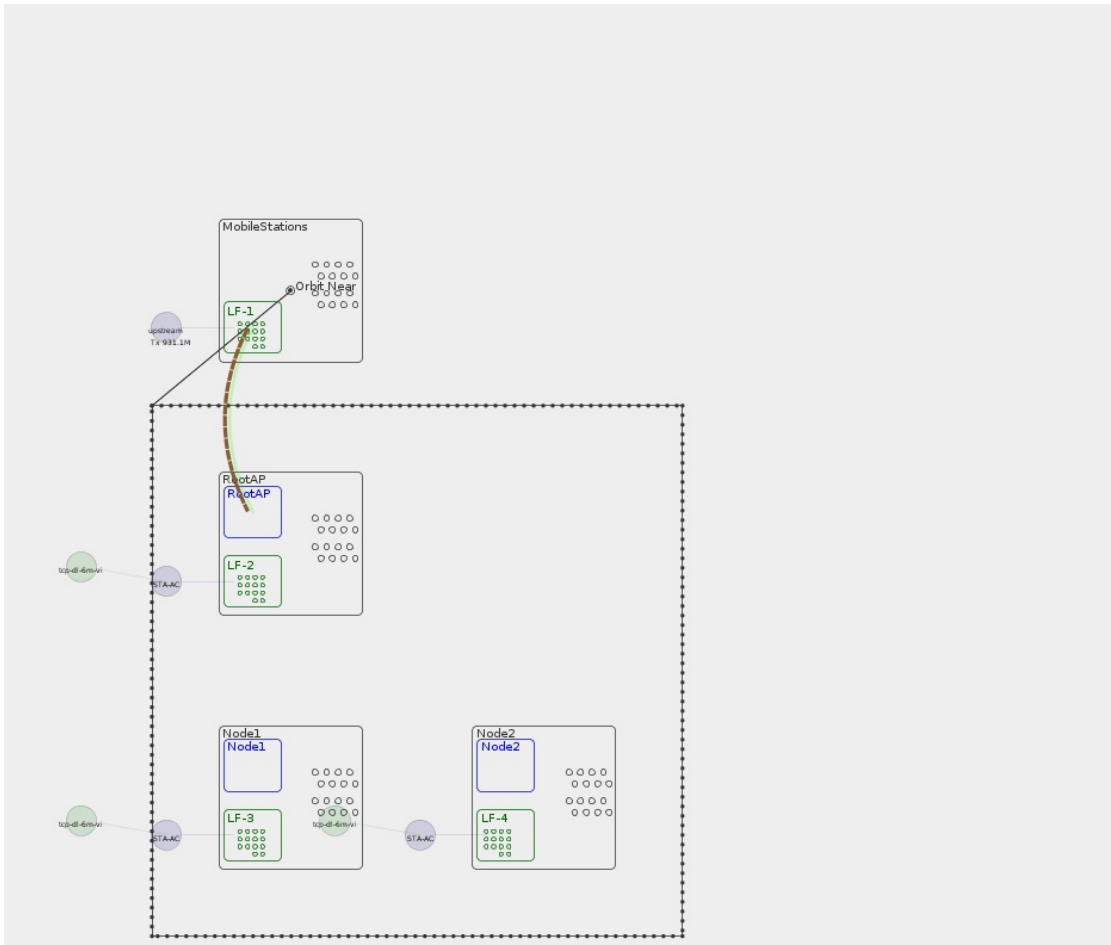

Roam

Summary

Traffic on each AP in the test.

Roam

Chamber Loc: ABC

STA Loc: Close Root AP Results

Type	Result	Notes
AP Chamber Position		ABC
Station Chamber Position		Close Root AP
STA-Orbit Near UDP DL MobileStations	Result	Node Throughput: 93.18 Mbps Avg-Rt-Lat: 214ms
STA-Orbit Near UDP DL Path: Orbit Near	Result	Sum Throughput: 93.18 Mbps Avg-Rt-Lat: 214ms
STA-Random Middle UDP DL MobileStations	Result	Node Throughput: 94.53 Mbps Avg-Rt-Lat: 141ms
STA-Random Middle UDP DL Path: Random Middle	Result	Sum Throughput: 94.53 Mbps Avg-Rt-Lat: 141ms
STA-South-East UDP DL MobileStations	Result	Node Throughput: 86.69 Mbps Avg-Rt-Lat: 1141ms

System wide throughput (goodput).

System average latency.

Individual node throughput (goodput).

Node average latency.

Per Node Avg Latency

STA:Close Root AP-Orbit Near UDP DL Snapshot

Port	Tx-Bps 1m	RxBps 1m	Tx-Fail %	Tx-Link-Rate	Rx-Link-Rate	Mode	Channel	Last CX-Time(ms)	RSSI (dBm)	AP	IP	MAC
1.1.7 sta03000	220 bps	41.485 Mbps	0	234 Mbps	390 Mbps	802.11an-AC	48	147	-55	8C:3B:AD:2C:B3:4F	192.168.1.70	04:f0:21:3e:f1:09

Chamber Layout for this iteration: Roam Chamber Loc: ABC STA Loc: Close Root AP STA:Close Root AP-Orbit Near

Realtime Throughput for: Roam

MCS for: Roam

RSSI for: Roam

WiFi Events for: Roam

STA:Close Root AP-Random Middle UDP DL Snapshot