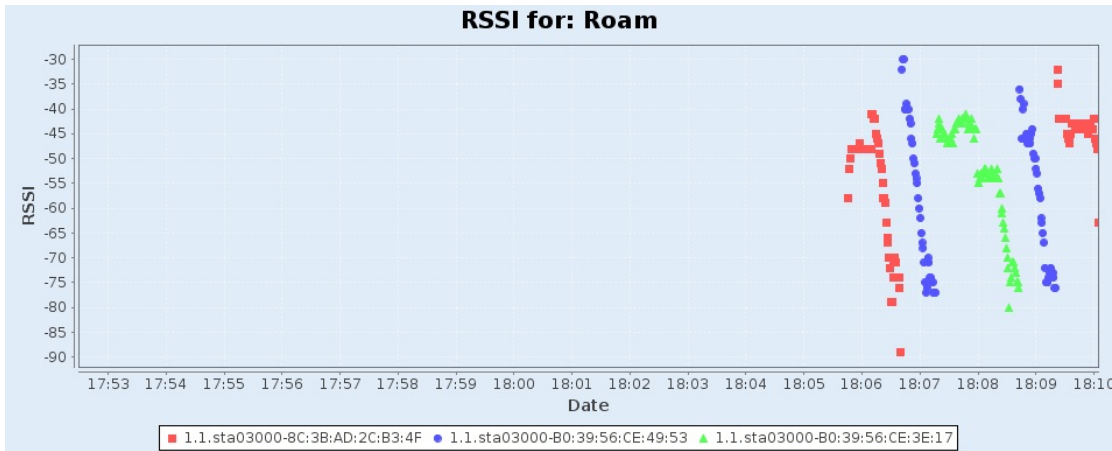

Chamber Layout for this iteration: Roam Chamber Loc: A-B-C STA Loc: Close Root AP STA:Close Root AP-Orbit Near

Realtime Throughput for: Roam

MCS for: Roam

RSSI for: Roam

WiFi Events for: Roam

STA:Close Root AP-Random Middle UDP DL Snapshot