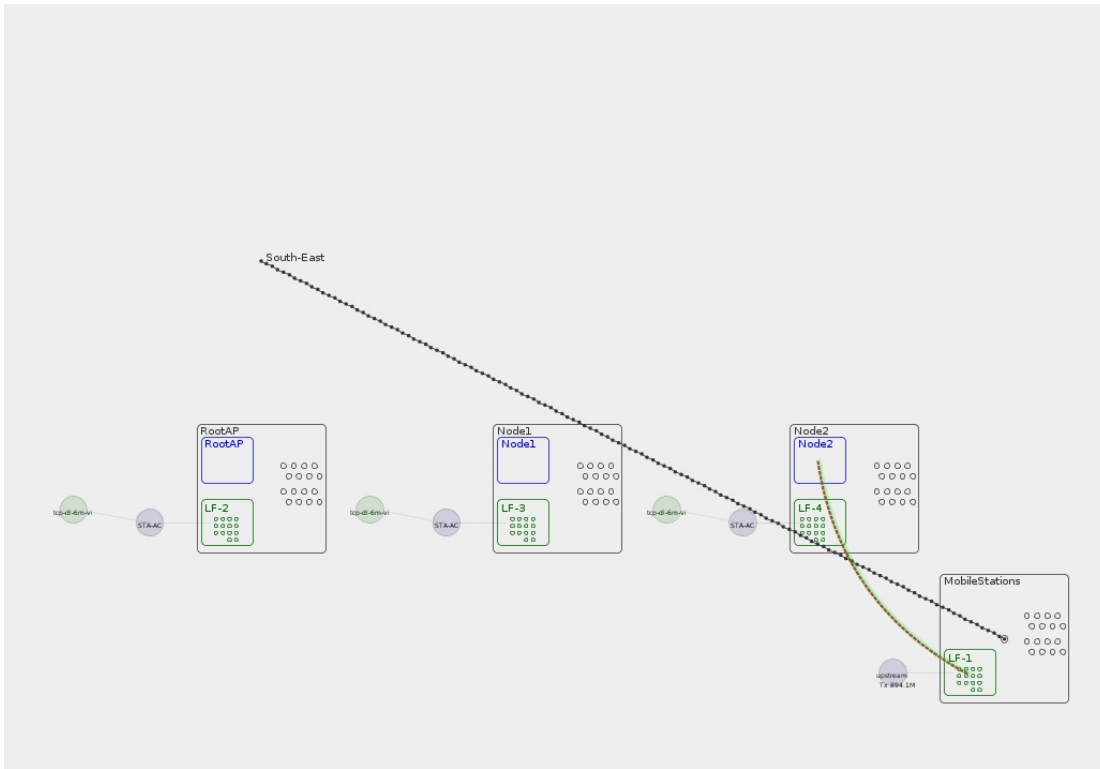

Chamber Layout for this iteration: Roam Chamber Loc: A-B-C STA Loc: Close Root AP STA:Close Root AP-Random Middle

Realtime Throughput for: Roam

MCS for: Roam

RSSI for: Roam

WiFi Events for: Roam

STA:Close Root AP-South-East UDP DL Snapshot

Chamber Layout for this iteration: Roam Chamber Loc: A-B-C STA Loc: Close Root AP STA:Close Root AP-South-East

Realtime Throughput for: Roam

MCS for: Roam

RSSI for: Roam

WiFi Events for: Roam

Roam

Summary

Traffic on each AP in the test.