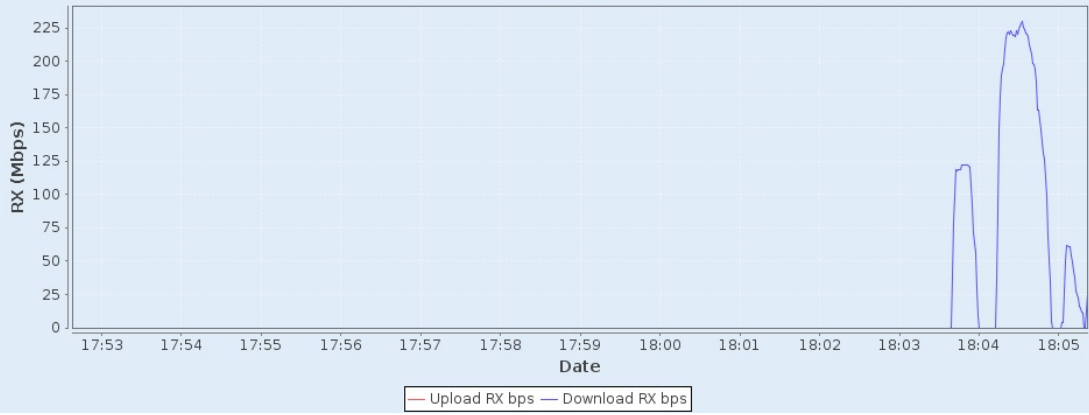

Port	Tx-Bps 1m	Rx-Bps 1m	Link-Rate	IP	MAC
1.1.1 eth1	846.368 Mbps	541 bps	1 Gbps	192.168.1.5	00:03:2d:3b:a1:29

Endpoint	Tx-Bps 1m	Rx-Bps 1m	RX Latency(ms)	Round-Trip Latency(ms)	Jitter	Rx Packet Loss %
cv_udp-1.1-1.sta03000--1.0.0-A	0 bps	1.313 Mbps	1,141	1,141	0	89.428
cv_udp-1.1-1.sta03000--1.0.0-B	14.987 Mbps	0 bps	0	1,141	0	0

Chamber Layout for this iteration: Roam Chamber Loc: ABC STA Loc: Close Root AP STA:Close Root AP-South-East

Realtime Throughput for: Roam

Realtime Throughput for: Roam

MCS for: Roam

MCS for: Roam

RSSI for: Roam

RSSI for: Roam

WiFi Events for: Roam

Roam

Summary

Traffic on each AP in the test.

Roam

Chamber Loc: A-B-C

STA Loc: Close Root AP Results