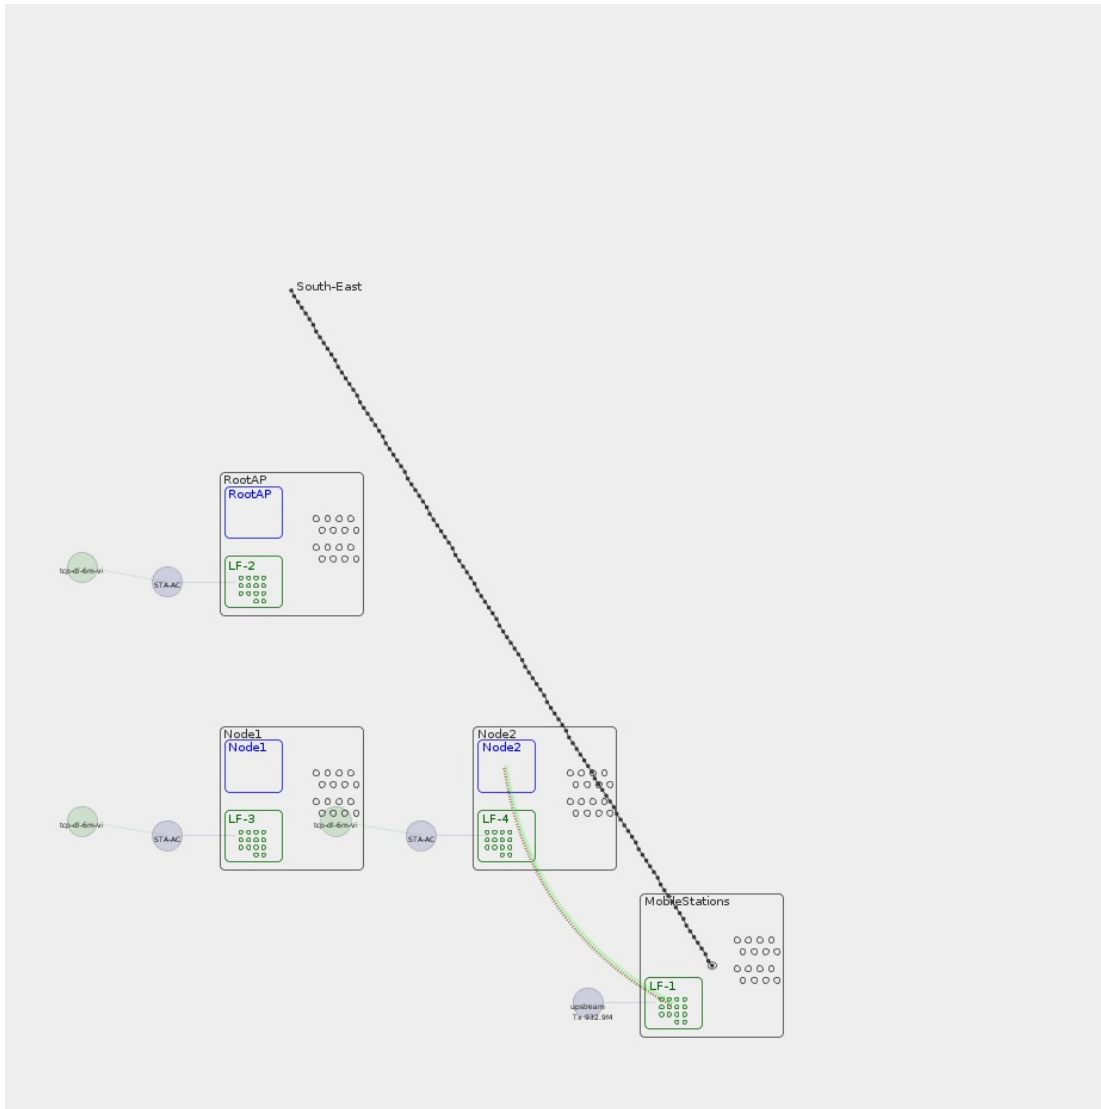

Endpoint	Tx-Bps 1m	Rx-Bps 1m	RX Latency(ms)	Round-Trip Latency(ms)	Jitter	Rx Packet Loss %
cv_udp-1.1-1.sta03000--1.0.0-A	0 bps	1.313 Mbps	1,141	1,141	0	89.428
cv_udp-1.1-1.sta03000--1.0.0-B	14.987 Mbps	0 bps	0	1,141	0	0

Chamber Layout for this iteration: Roam Chamber Loc: ABC STA Loc: Close Root AP STA:Close Root AP-South-East

Realtime Throughput for: Roam