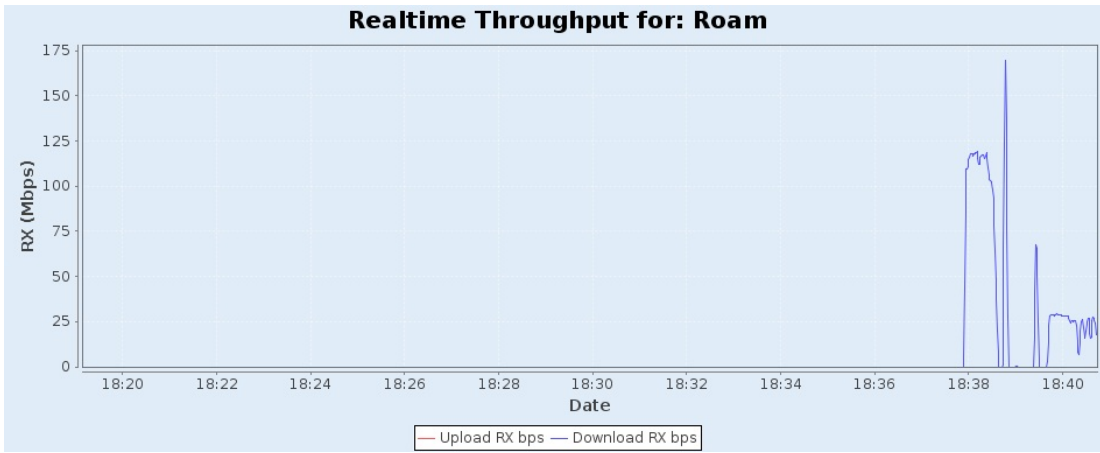

Chamber Layout for this iteration: Roam Chamber Loc: Random STA Loc: Close Root AP STA:Close Root AP-Random Middle

Realtime Throughput for: Roam

Realtime Throughput for: Roam

MCS for: Roam

MCS for: Roam

RSSI for: Roam

RSSI for: Roam

WiFi Events for: Roam

STA:Close Root AP-South-East UDP DL Snapshot

Port	Tx-Bps 1m	RxBps 1m	Tx-Fail %	Tx-Link-Rate	Rx-Link-Rate	Mode	Channel	Last CX-Time(ms)	RSSI (dBm)	AP	IP	MAC
1.1.7 sta03000	158 bps	22.184 Mbps	12.802	234 Mbps	390 Mbps	802.11an-AC	48	51	-67	B0:39:56:CE:3E:17	192.168.1.42	04:f0:21:3e:e9:09

Chamber Layout for this iteration: Roam Chamber Loc: Random STA Loc: Close Root AP STA:Close Root AP-South-East

Realtime Throughput for: Roam

MCS for: Roam

RSSI for: Roam

WiFi Events for: Roam

WiFi Events for: Roam