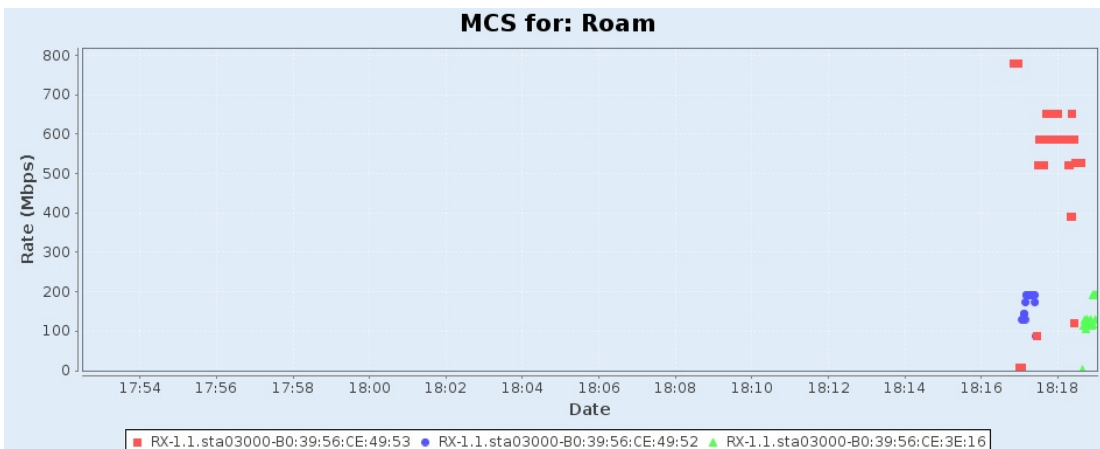

Port	Tx-Bps 1m	Rx-Bps 1m	Link-Rate	IP	MAC
1.1.1 eth1	860.722 Mbps	183 bps	1 Gbps	192.168.1.5	00:03:2d:3b:a1:29

Endpoint	Tx-Bps 1m	Rx-Bps 1m	RX Latency(ms)	Round-Trip Latency(ms)	Jitter	Rx Packet Loss %
cv_udp-1.1-1.sta03000--1.0.0-A	0 bps	17.812 Mbps	599	599	0	77.203
cv_udp-1.1-1.sta03000--1.0.0-B	303.649 Mbps	0 bps	0	599	0	0

Chamber Layout for this iteration: Roam Chamber Loc: A-B-C STA Loc: Close Root AP STA:Close Root AP-South-East

Realtime Throughput for: Roam

MCS for: Roam

RSSI for: Roam

WiFi Events for: Roam

Roam

Summary

Traffic on each AP in the test.

Roam

Chamber Loc: Random

STA Loc: Close Root AP Results

Type	Result	Notes
AP Chamber Position		Random
Station Chamber Position		Close Root AP
STA-Orbit Near UDP DL MobileStations	Result	Node Throughput: 102.67 Mbps Avg-Rt-Lat: 218ms
STA-Orbit Near UDP DL Path: Orbit Near	Result	Sum Throughput: 102.67 Mbps Avg-Rt-Lat: 218ms
STA-Random Middle UDP DL MobileStations	Result	Node Throughput: 121.94 Mbps Avg-Rt-Lat: 189ms
STA-Random Middle UDP DL Path: Random Middle	Result	Sum Throughput: 121.94 Mbps Avg-Rt-Lat: 189ms
STA-South-East UDP DL MobileStations	Result	Node Throughput: 37.31 Mbps Avg-Rt-Lat: 1071ms