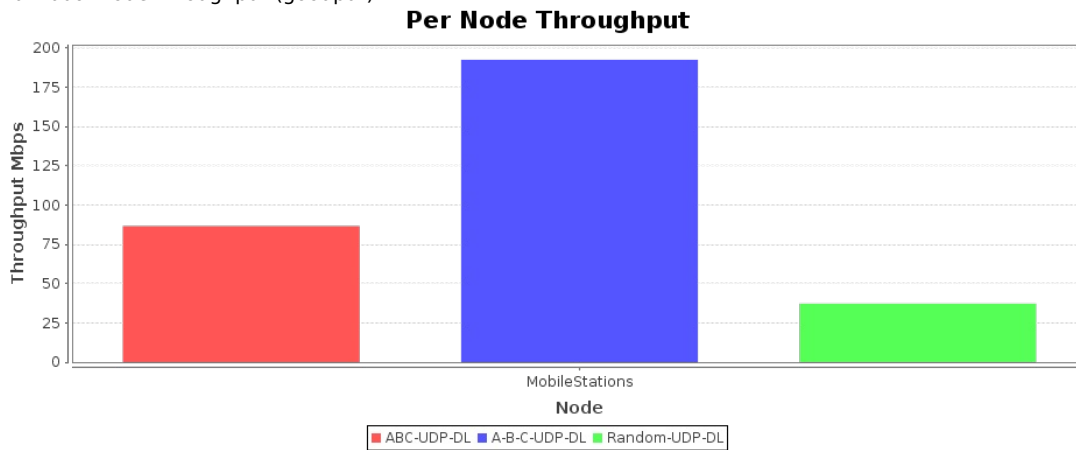

Individual node throughput (goodput).