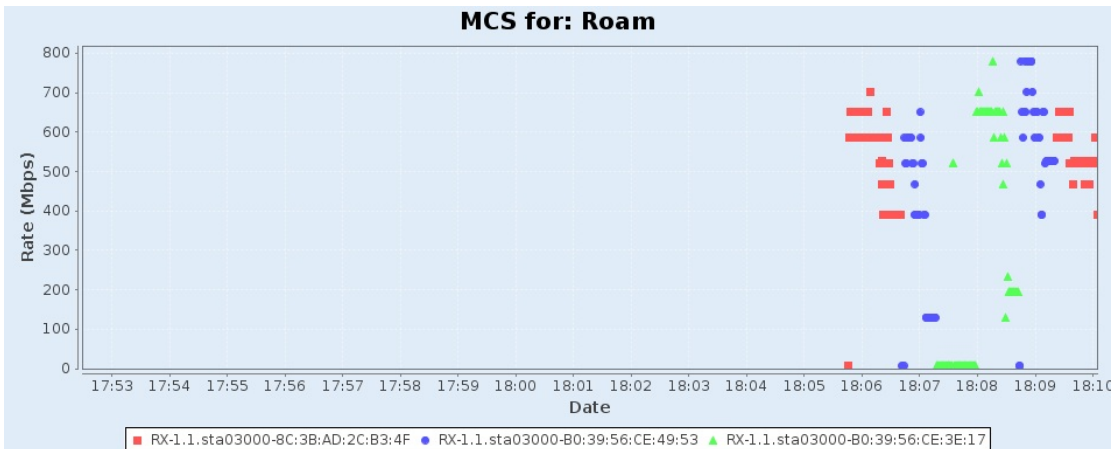

Port	Tx-Bps 1m	Rx-Bps 1m	Link-Rate	IP	MAC
1.1.1 eth1	864.373 Mbps	223 bps	1 Gbps	192.168.1.5	00:03:2d:3b:a1:29

Endpoint	Tx-Bps 1m	Rx-Bps 1m	RX Latency(ms)	Round-Trip Latency(ms)	Jitter	Rx Packet Loss %
cv_udp-1.1-1.sta03000--1.0.0-A	0 bps	263.884 Mbps	219	219	0	75.262
cv_udp-1.1-1.sta03000--1.0.0-B	604.653 Mbps	0 bps	0	219	0	0

Chamber Layout for this iteration: Roam Chamber Loc: A-B-C STA Loc: Close Root AP STA:Close Root AP-Orbit Near

Realtime Throughput for: Roam

MCS for: Roam

RSSI for: Roam

WiFi Events for: Roam

STA:Close Root AP-Random Middle UDP DL Snapshot