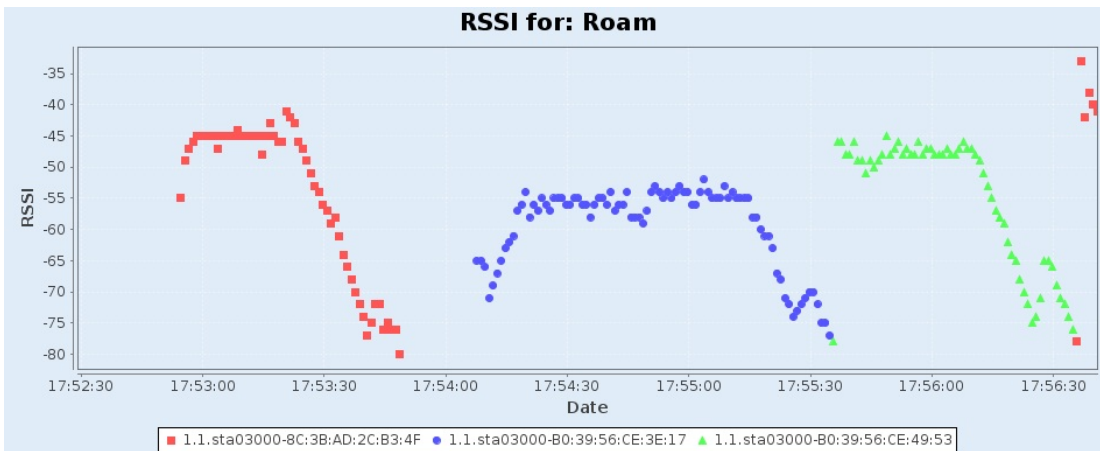

Chamber Layout for this iteration: Roam Chamber Loc: ABC STA Loc: Close Root AP STA:Close Root AP-Orbit Near

Realtime Throughput for: Roam

MCS for: Roam

RSSI for: Roam

WiFi Events for: Roam

STA:Close Root AP-Random Middle UDP DL Snapshot

Port	Tx-Bps 1m	RxBps 1m	Tx-Fail %	Tx-Link-Rate	Rx-Link-Rate	Mode	Channel	Last CX-Time(ms)	RSSI (dBm)	AP	IP	MAC
1.1.7 sta03000	246 bps	282.68 Mbps	1.24	351 Mbps	650 Mbps	802.11an-AC	48	54	-66	B0:39:56:CE:49:53	192.168.1.70	04:f0:21:3e:f1:09