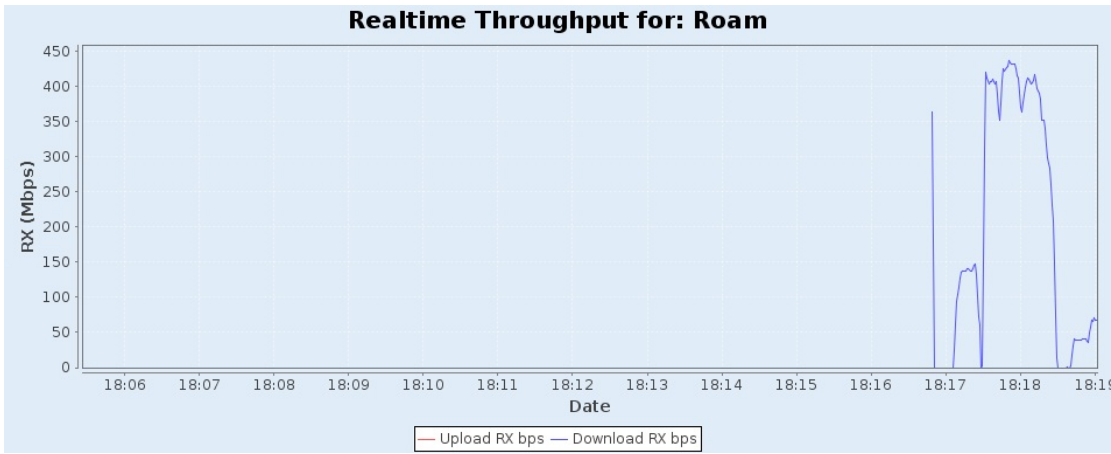

Chamber Layout for this iteration: Roam Chamber Loc: A-B-C STA Loc: Close Root AP STA:Close Root AP-Random Middle

Realtime Throughput for: Roam

MCS for: Roam

RSSI for: Roam

WiFi Events for: Roam

STA:Close Root AP-South-East UDP DL Snapshot

Port	Tx-Bps 1m	RxBps 1m	Tx-Fail %	Tx-Link-Rate	Rx-Link-Rate	Mode	Channel	Last CX-Time(ms)	RSSI (dBm)	AP	IP	MAC
1.1.7 sta03000	148 bps	246.1 Mbps	5.159	39 Mbps	192.2 Mbps	802.11bgn-AC	8	53	-49	B0:39:56:CE:3E:16	192.168.1.26	04:f0:21:3e:ee:09

Chamber Layout for this iteration: Roam Chamber Loc: A-B-C STA Loc: Close Root AP STA:Close Root AP-South-East

Realtime Throughput for: Roam

MCS for: Roam

RSSI for: Roam

WiFi Events for: Roam

Roam

Summary

Traffic on each AP in the test.