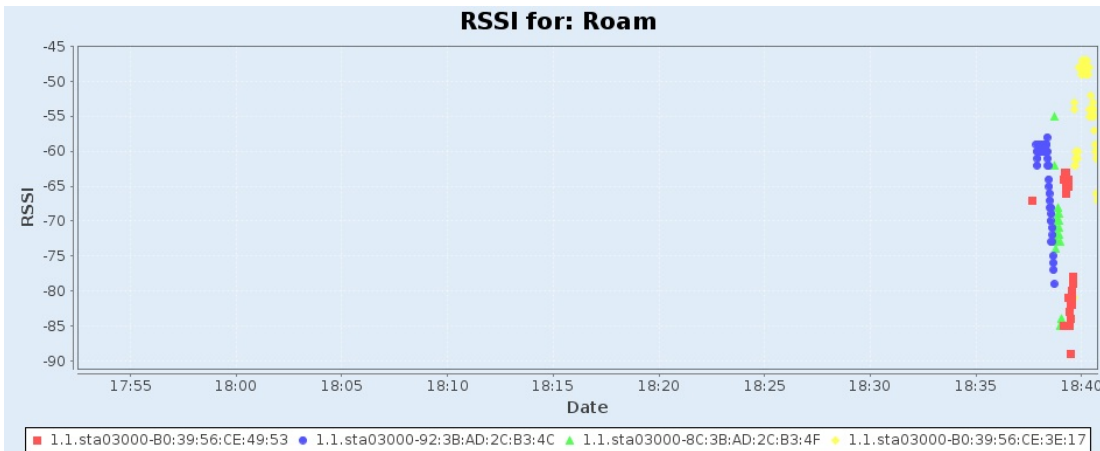

Chamber Layout for this iteration: Roam Chamber Loc: Random STA Loc: Close Root AP STA:Close Root AP-South-East

Realtime Throughput for: Roam

MCS for: Roam

RSSI for: Roam

WiFi Events for: Roam

WiFi Events for: Roam