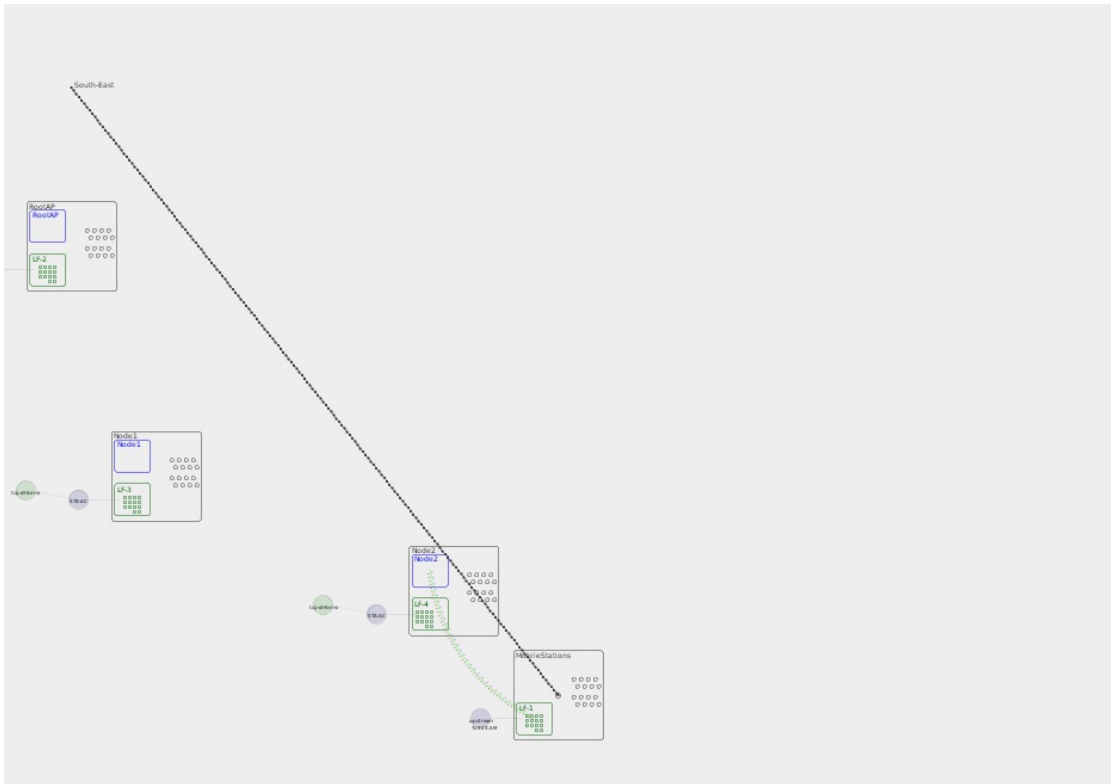

Chamber Layout for this iteration: Roam Chamber Loc: Random STA Loc: Close Root AP STA:Close Root AP-Random Middle

Realtime Throughput for: Roam

Realtime Throughput for: Roam

MCS for: Roam

MCS for: Roam

RSSI for: Roam

Chamber Layout for this iteration: Roam Chamber Loc: Random STA Loc: Close Root AP STA:Close Root AP-South-East

Realtime Throughput for: Roam

MCS for: Roam

RSSI for: Roam

WiFi Events for: Roam

WiFi Events for: Roam