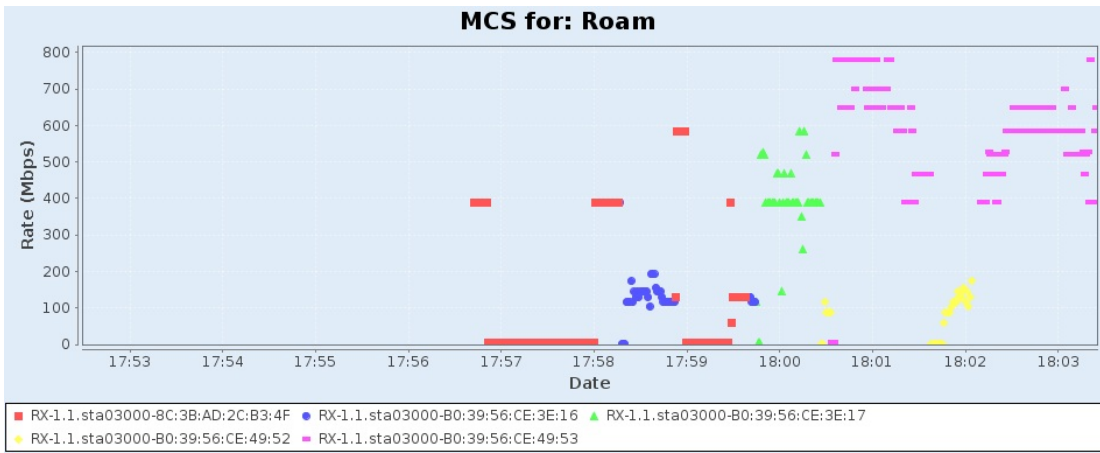

Port	Tx-Bps 1m	Rx-Bps 1m	Link-Rate	IP	MAC
1.1.1 eth1	855.337 Mbps	325 bps	1 Gbps	192.168.1.5	00:03:2d:3b:a1:29

Endpoint	Tx-Bps 1m	Rx-Bps 1m	RX Latency(ms)	Round-Trip Latency(ms)	Jitter	Rx Packet Loss %
cv_udp-1.1-1.sta03000--1.0.0-A	0 bps	368.933 Mbps	141	141	0	88.839
cv_udp-1.1-1.sta03000--1.0.0-B	883.286 Mbps	0 bps	0	141	0	0

Chamber Layout for this iteration: Roam Chamber Loc: ABC STA Loc: Close Root AP STA:Close Root AP-Random Middle

Realtime Throughput for: Roam

MCS for: Roam

RSSI for: Roam

WiFi Events for: Roam

STA:Close Root AP-South-East UDP DL Snapshot