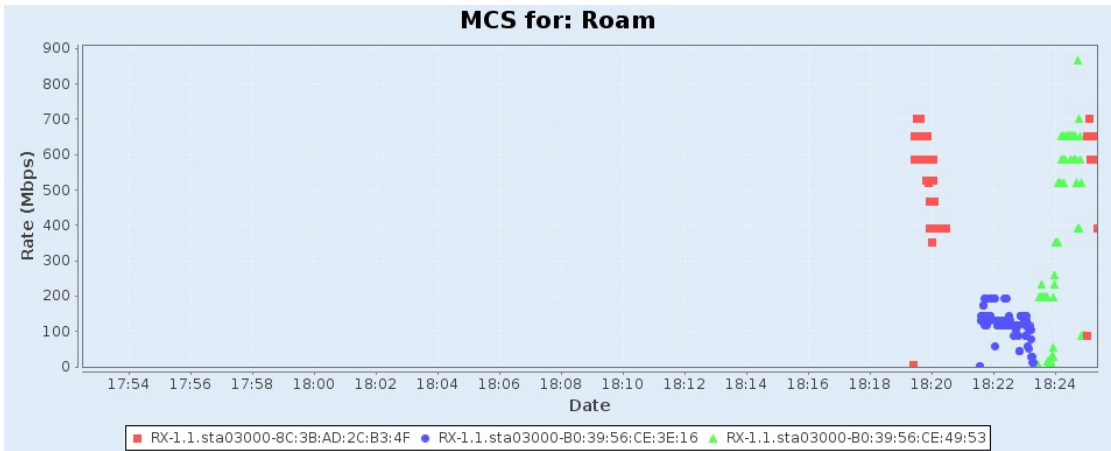

Port	Tx-Bps 1m	Rx-Bps 1m	Link-Rate	IP	MAC
1.1.1 eth1	870.956 Mbps	364 bps	1 Gbps	192.168.1.5	00:03:2d:3b:a1:29

Endpoint	Tx-Bps 1m	Rx-Bps 1m	RX Latency(ms)	Round-Trip Latency(ms)	Jitter	Rx Packet Loss %
cv_udp-1.1-1.sta03000--1.0.0-A	0 bps	123.955 Mbps	218	218	0	89.073
cv_udp-1.1-1.sta03000--1.0.0-B	249.667 Mbps	0 bps	0	218	0	0

Chamber Layout for this iteration: Roam Chamber Loc: Random STA Loc: Close Root AP STA:Close Root AP-Orbit Near

Realtime Throughput for: Roam

MCS for: Roam

RSSI for: Roam

WiFi Events for: Roam

WiFi Events for: Roam