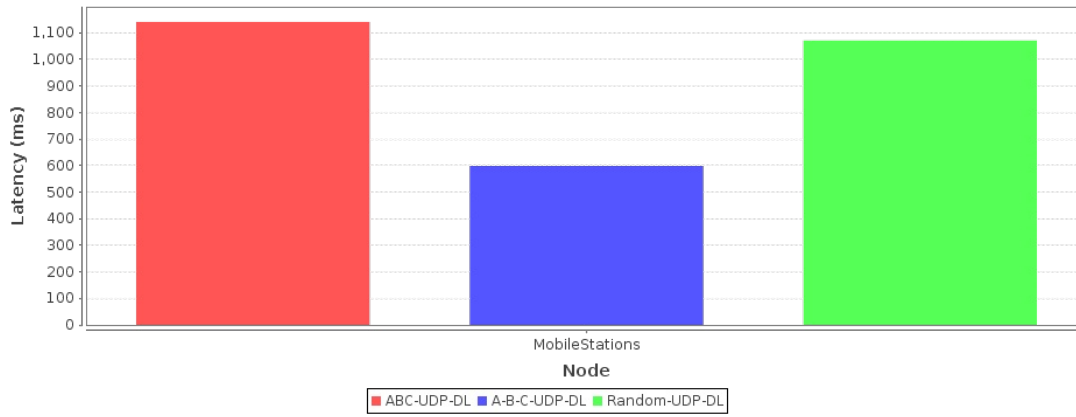

System wide throughput (goodput).

System average latency.

Individual node throughput (goodput).

Node average latency.

Per Node Avg Latency

STA:Close Root AP-Orbit Near UDP DL Snapshot

Port	Tx-Bps 1m	RxBps 1m	Tx-Fail %	Tx-Link-Rate	Rx-Link-Rate	Mode	Channel	Last CX-Time(ms)	RSSI (dBm)	AP	IP	MAC
1.1.7 sta03000	220 bps	41.485 Mbps	0	234 Mbps	390 Mbps	802.11an-AC	48	147	-55	8C:3B:AD:2C:B3:4F	192.168.1.70	04:f0:21:3e:f1:09