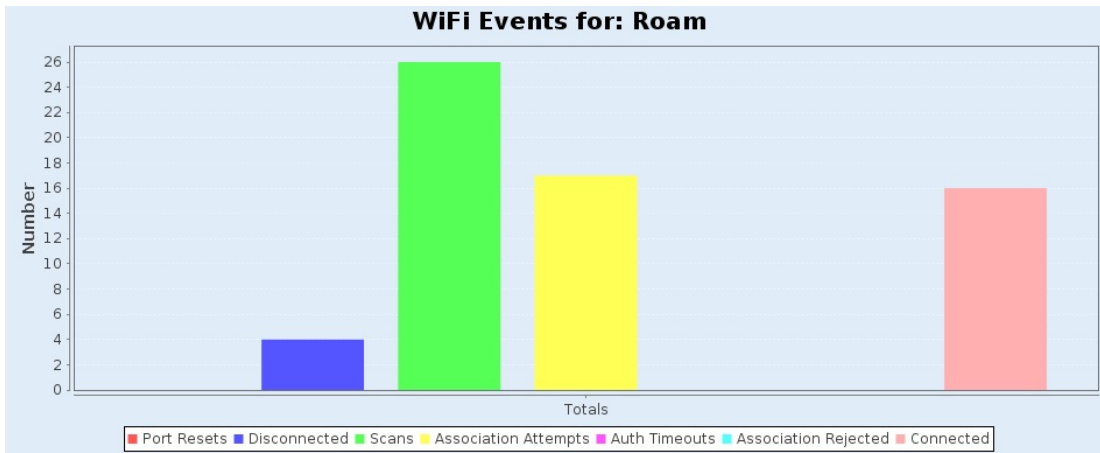

Chamber Layout for this iteration: Roam Chamber Loc: ABC STA Loc: Close Root AP STA:Close Root AP-South-East

Realtime Throughput for: Roam

Realtime Throughput for: Roam

MCS for: Roam

MCS for: Roam

RSSI for: Roam

RSSI for: Roam

WiFi Events for: Roam

Roam

Summary

Traffic on each AP in the test.

Roam

Chamber Loc: A-B-C

STA Loc: Close Root AP Results