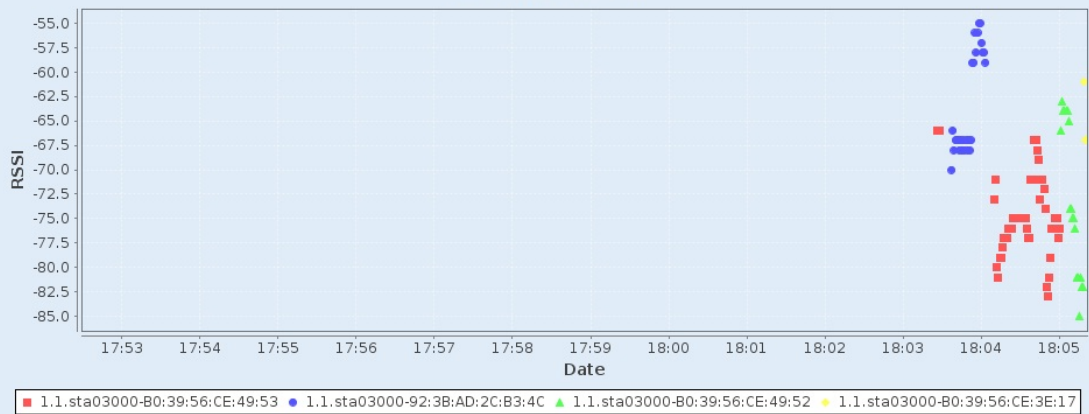

Chamber Layout for this iteration: Roam Chamber Loc: ABC STA Loc: Close Root AP STA:Close Root AP-South-East

Realtime Throughput for: Roam

Realtime Throughput for: Roam

MCS for: Roam

MCS for: Roam

RSSI for: Roam

RSSI for: Roam

WiFi Events for: Roam

Roam

Summary

Traffic on each AP in the test.

Roam

Chamber Loc: A-B-C

STA Loc: Close Root AP Results

Type	Result	Notes
AP Chamber Position		A-B-C
Station Chamber Position		Close Root AP
STA-Orbit Near UDP DL MobileStations	Result	Node Throughput: 179.73 Mbps Avg-Rt-Lat: 219ms
STA-Orbit Near UDP DL Path: Orbit Near	Result	Sum Throughput: 179.73 Mbps Avg-Rt-Lat: 219ms
STA-Random Middle UDP DL MobileStations	Result	Node Throughput: 157.19 Mbps Avg-Rt-Lat: 139ms
STA-Random Middle UDP DL Path: Random Middle	Result	Sum Throughput: 157.19 Mbps Avg-Rt-Lat: 139ms
STA-South-East UDP DL MobileStations	Result	Node Throughput: 192.58 Mbps Avg-Rt-Lat: 599ms
STA-South-East UDP DL Path: South-East	Result	Sum Throughput: 192.58 Mbps Avg-Rt-Lat: 599ms