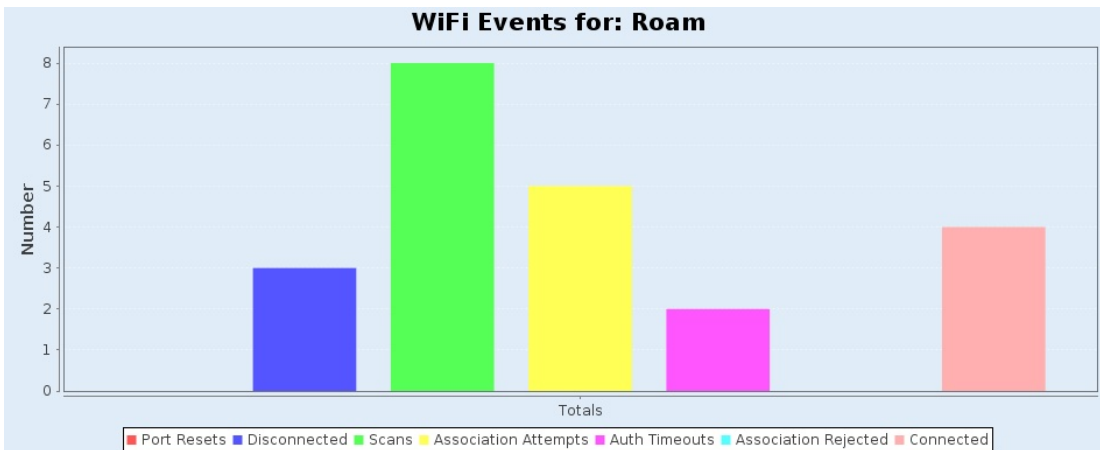

Chamber Layout for this iteration: Roam Chamber Loc: ABC STA Loc: Close Root AP STA:Close Root AP-Orbit Near

Realtime Throughput for: Roam

MCS for: Roam

RSSI for: Roam

WiFi Events for: Roam

STA:Close Root AP-Random Middle UDP DL Snapshot