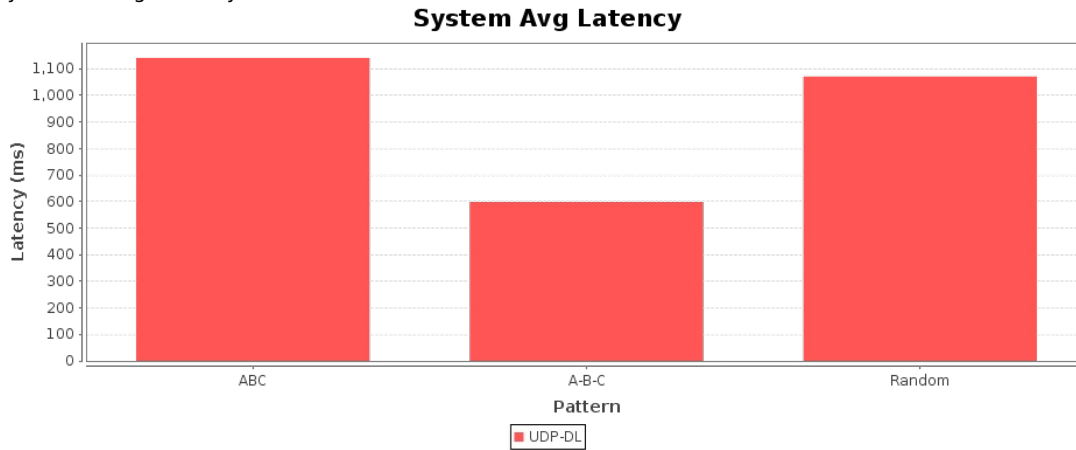

System average latency.