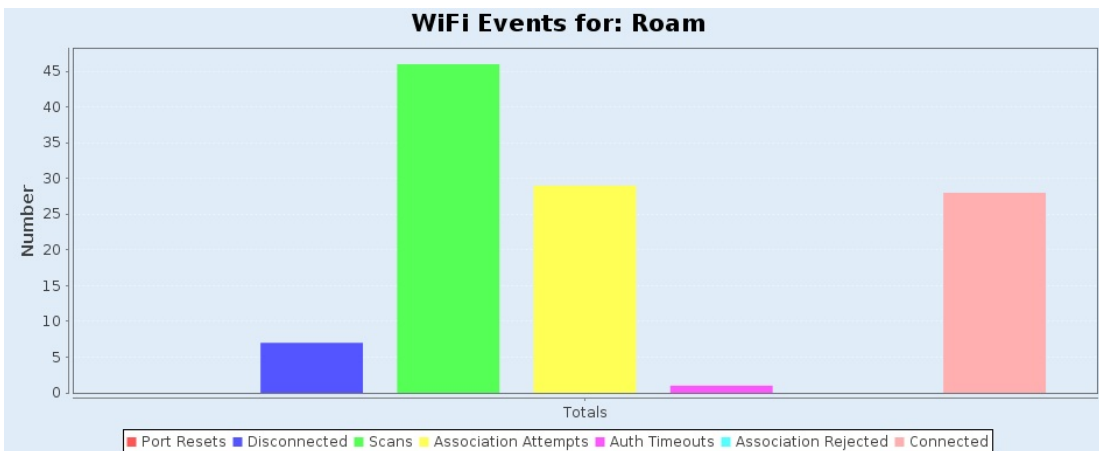

Chamber Layout for this iteration: Roam Chamber Loc: A-B-C STA Loc: Close Root AP STA:Close Root AP-Random Middle

Realtime Throughput for: Roam

MCS for: Roam

RSSI for: Roam

WiFi Events for: Roam

STA:Close Root AP-South-East UDP DL Snapshot