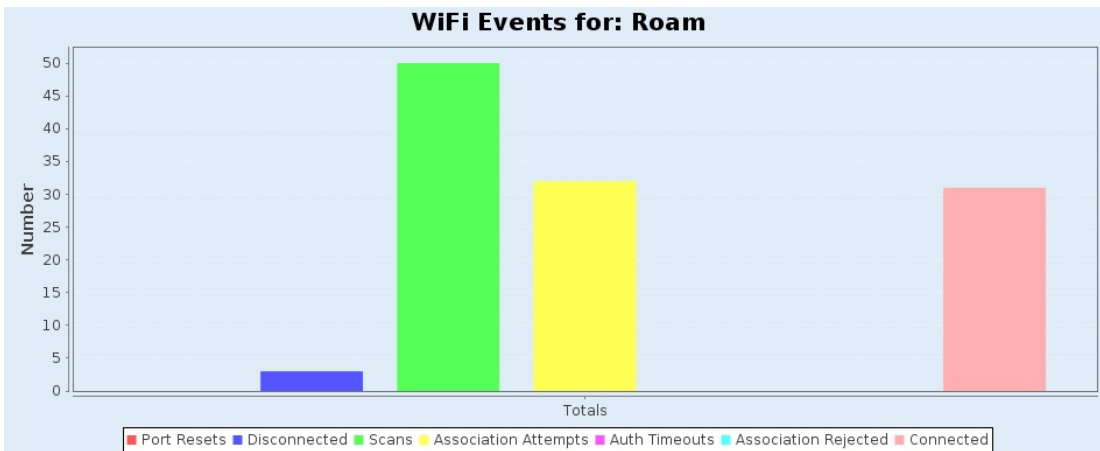

Chamber Layout for this iteration: Roam Chamber Loc: A-B-C STA Loc: Close Root AP STA:Close Root AP-South-East

Realtime Throughput for: Roam

MCS for: Roam

RSSI for: Roam

WiFi Events for: Roam

Roam

Summary

Traffic on each AP in the test.