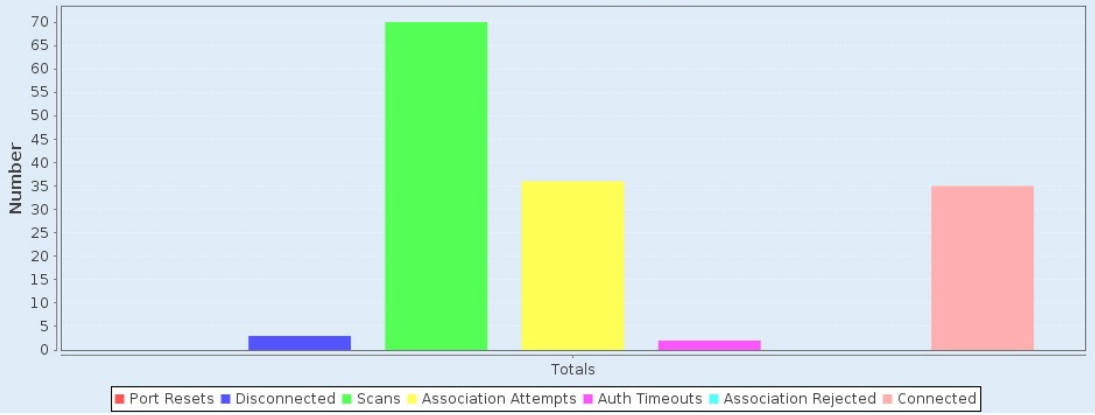

Chamber Layout for this iteration: Roam Chamber Loc: Random STA Loc: Close Root AP STA:Close Root AP-Orbit Near

Realtime Throughput for: Roam

MCS for: Roam

RSSI for: Roam

WiFi Events for: Roam

WiFi Events for: Roam