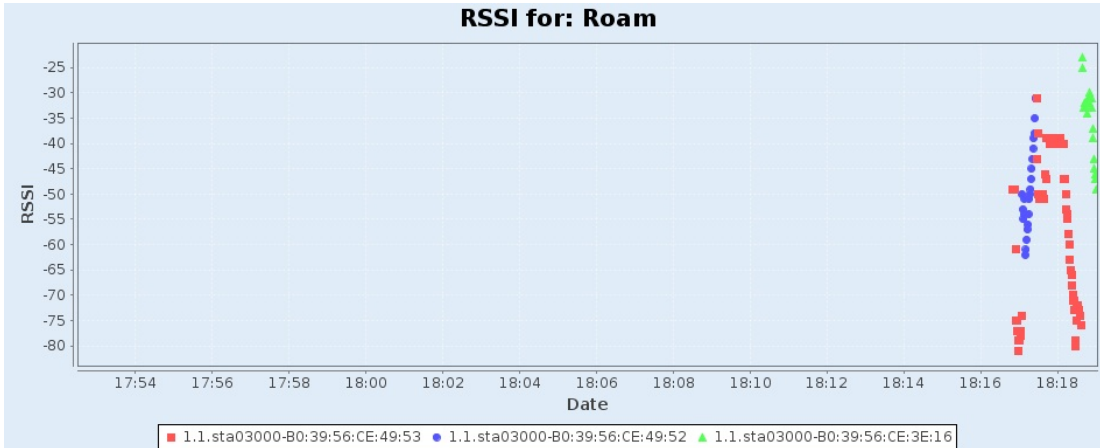

Chamber Layout for this iteration: Roam Chamber Loc: A-B-C STA Loc: Close Root AP STA:Close Root AP-South-East

Realtime Throughput for: Roam

MCS for: Roam

RSSI for: Roam

WiFi Events for: Roam

Roam

Summary

Traffic on each AP in the test.

Roam

Chamber Loc: Random

STA Loc: Close Root AP Results

Type	Result	Notes
AP Chamber Position		Random
Station Chamber Position		Close Root AP
STA-Orbit Near UDP DL MobileStations	Result	Node Throughput: 102.67 Mbps Avg-Rt-Lat: 218ms
STA-Orbit Near UDP DL Path: Orbit Near	Result	Sum Throughput: 102.67 Mbps Avg-Rt-Lat: 218ms
STA-Random Middle UDP DL MobileStations	Result	Node Throughput: 121.94 Mbps Avg-Rt-Lat: 189ms
STA-Random Middle UDP DL Path: Random Middle	Result	Sum Throughput: 121.94 Mbps Avg-Rt-Lat: 189ms
STA-South-East UDP DL MobileStations	Result	Node Throughput: 37.31 Mbps Avg-Rt-Lat: 1071ms