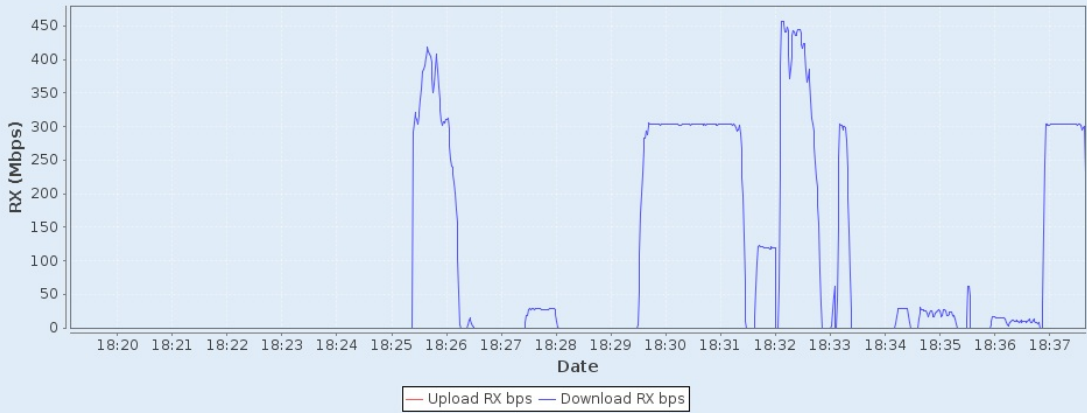

Port	Tx-Bps 1m	Rx-Bps 1m	Link-Rate	IP	MAC
1.1.1 eth1	846.142 Mbps	226 bps	1 Gbps	192.168.1.5	00:03:2d:3b:a1:29

Endpoint	Tx-Bps 1m	Rx-Bps 1m	RX Latency(ms)	Round-Trip Latency(ms)	Jitter	Rx Packet Loss %
cv_udp-1.1-1.sta03000--1.0.0-A	0 bps	231.714 Mbps	189	189	0	86.524
cv_udp-1.1-1.sta03000--1.0.0-B	711.671 Mbps	0 bps	0	189	0	0

Chamber Layout for this iteration: Roam Chamber Loc: Random STA Loc: Close Root AP STA:Close Root AP-Random Middle

Realtime Throughput for: Roam

Realtime Throughput for: Roam

MCS for: Roam

MCS for: Roam

RSSI for: Roam