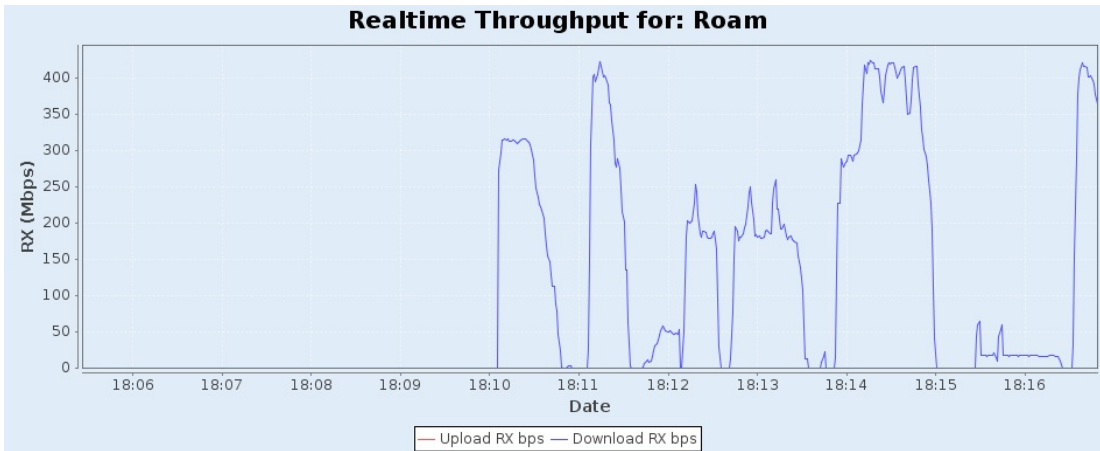

Realtime Throughput for: Roam