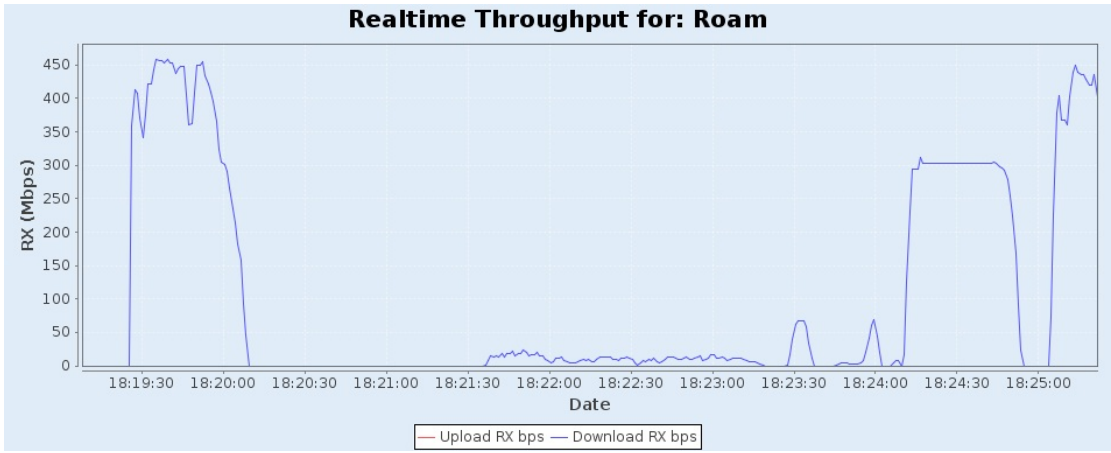

Roam

Chamber Loc: Random

STA Loc: Close Root AP Results

Type	Result	Notes
AP Chamber Position		Random
Station Chamber Position		Close Root AP
STA-Orbit Near UDP DL MobileStations	Result	Node Throughput: 102.67 Mbps Avg-Rt-Lat: 218ms
STA-Orbit Near UDP DL Path: Orbit Near	Result	Sum Throughput: 102.67 Mbps Avg-Rt-Lat: 218ms
STA-Random Middle UDP DL MobileStations	Result	Node Throughput: 121.94 Mbps Avg-Rt-Lat: 189ms
STA-Random Middle UDP DL Path: Random Middle	Result	Sum Throughput: 121.94 Mbps Avg-Rt-Lat: 189ms
STA-South-East UDP DL MobileStations	Result	Node Throughput: 37.31 Mbps Avg-Rt-Lat: 1071ms

STA:Close Root AP-Orbit Near UDP DL Snapshot

Port	Tx-Bps 1m	RxBps 1m	Tx-Fail %	Tx-Link-Rate	Rx-Link-Rate	Mode	Channel	Last CX-Time(ms)	RSSI (dBm)	AP	IP	MAC
1.1.7 sta03000	232 bps	274.872 Mbps	29.947	351 Mbps	390 Mbps	802.11an-AC	48	287	-62	8C:3B:AD:2C:B3:4F	192.168.1.42	04:f0:21:3e:e9:09

Chamber Layout for this iteration: Roam Chamber Loc: Random STA Loc: Close Root AP STA:Close Root AP-Orbit Near

Realtime Throughput for: Roam

MCS for: Roam

RSSI for: Roam

WiFi Events for: Roam

WiFi Events for: Roam