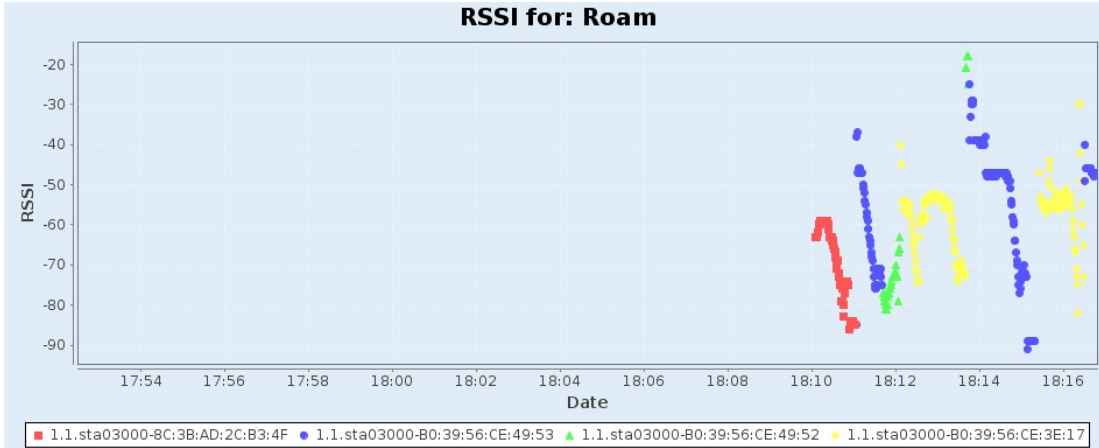

Chamber Layout for this iteration: Roam Chamber Loc: A-B-C STA Loc: Close Root AP STA:Close Root AP-Random Middle

Realtime Throughput for: Roam

MCS for: Roam

RSSI for: Roam

WiFi Events for: Roam

STA:Close Root AP-South-East UDP DL Snapshot