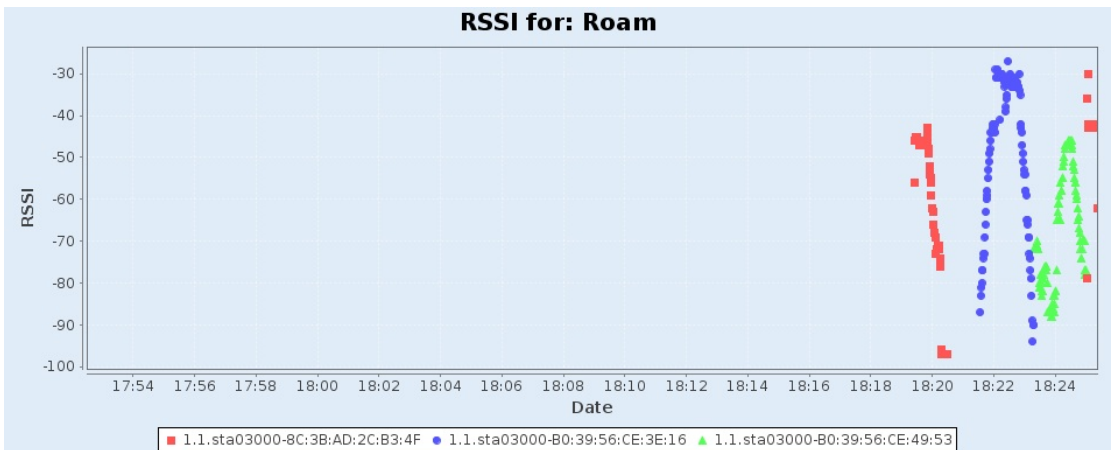

Chamber Layout for this iteration: Roam Chamber Loc: Random STA Loc: Close Root AP STA:Close Root AP-Orbit Near

Realtime Throughput for: Roam

MCS for: Roam

RSSI for: Roam

WiFi Events for: Roam

WiFi Events for: Roam