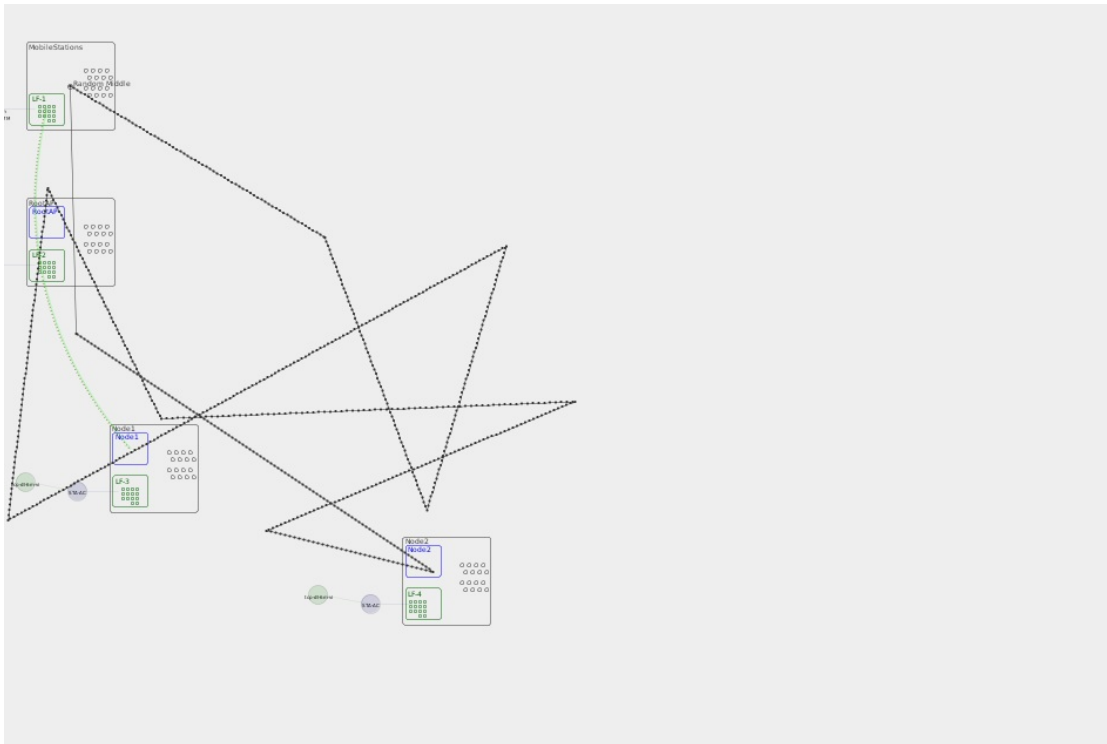

Realtime Throughput for: Roam