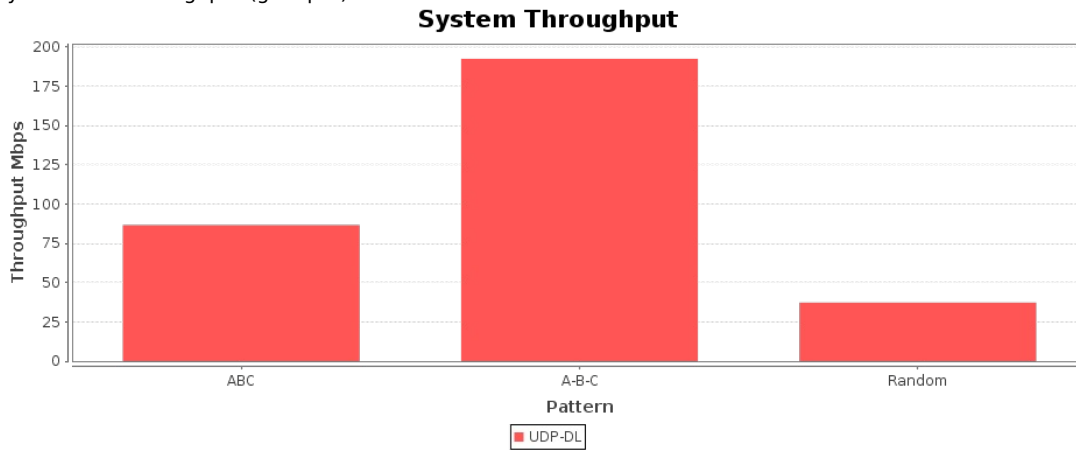

System wide throughput (goodput).