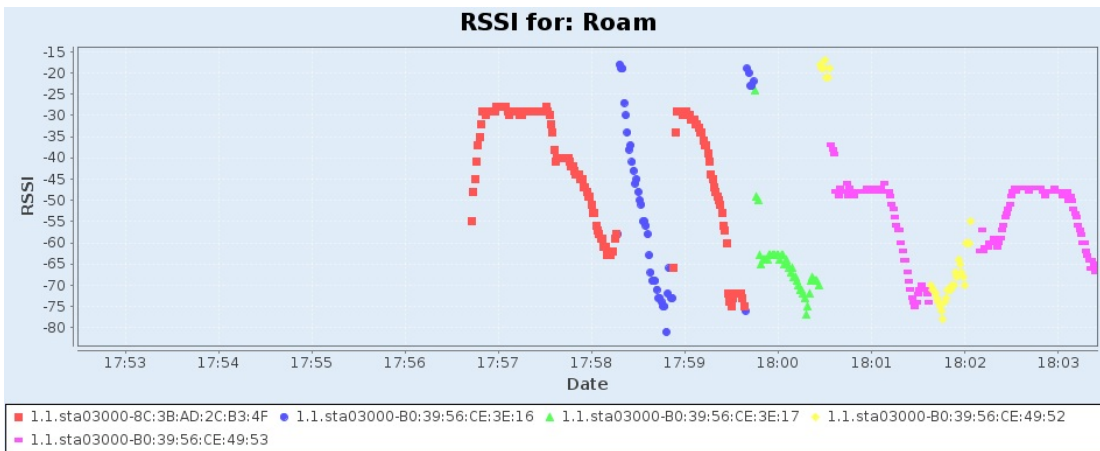

Chamber Layout for this iteration: Roam Chamber Loc: ABC STA Loc: Close Root AP STA:Close Root AP-Random Middle

Realtime Throughput for: Roam

MCS for: Roam

RSSI for: Roam

WiFi Events for: Roam

STA:Close Root AP-South-East UDP DL Snapshot