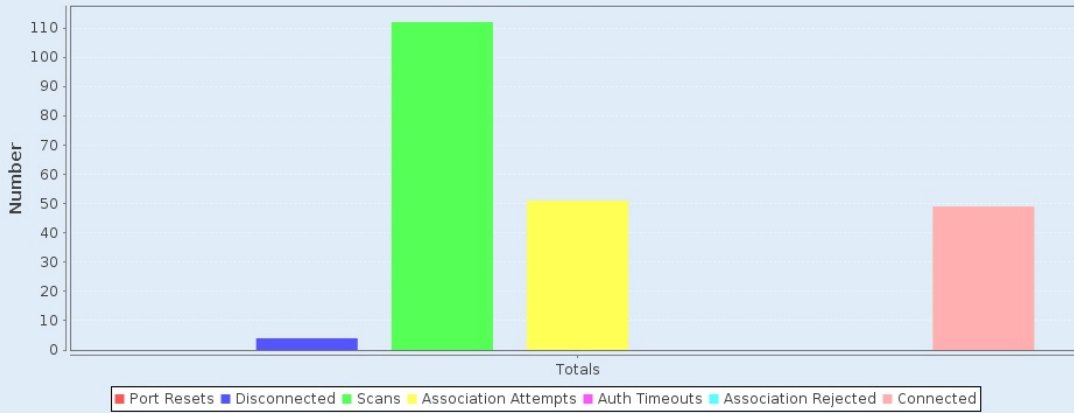

Chamber Layout for this iteration: Roam Chamber Loc: Random STA Loc: Close Root AP STA:Close Root AP-South-East

Realtime Throughput for: Roam

MCS for: Roam

RSSI for: Roam

WiFi Events for: Roam

WiFi Events for: Roam