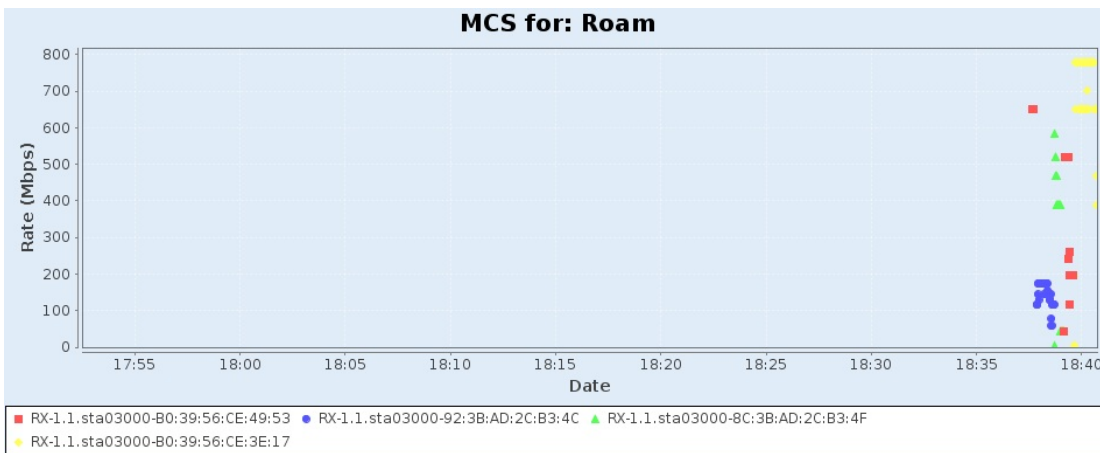

Chamber Layout for this iteration: Roam Chamber Loc: Random STA Loc: Close Root AP STA:Close Root AP-South-East

Realtime Throughput for: Roam

MCS for: Roam

RSSI for: Roam

WiFi Events for: Roam

WiFi Events for: Roam