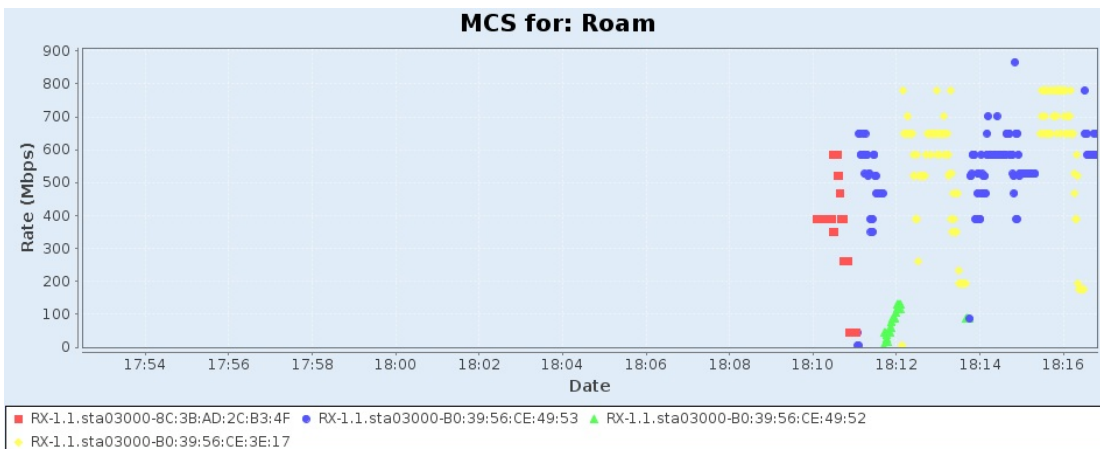

Port	Tx-Bps 1m	Rx-Bps 1m	Link-Rate	IP	MAC
1.1.1 eth1	856.523 Mbps	350 bps	1 Gbps	192.168.1.5	00:03:2d:3b:a1:29

Endpoint	Tx-Bps 1m	Rx-Bps 1m	RX Latency(ms)	Round-Trip Latency(ms)	Jitter	Rx Packet Loss %
cv_udp-1.1-1.sta03000--1.0.0-A	0 bps	109.491 Mbps	139	139	0	81.587
cv_udp-1.1-1.sta03000--1.0.0-B	249.975 Mbps	0 bps	0	139	0	0

Chamber Layout for this iteration: Roam Chamber Loc: A-B-C STA Loc: Close Root AP STA:Close Root AP-Random Middle

Realtime Throughput for: Roam

MCS for: Roam

RSSI for: Roam

WiFi Events for: Roam

STA:Close Root AP-South-East UDP DL Snapshot