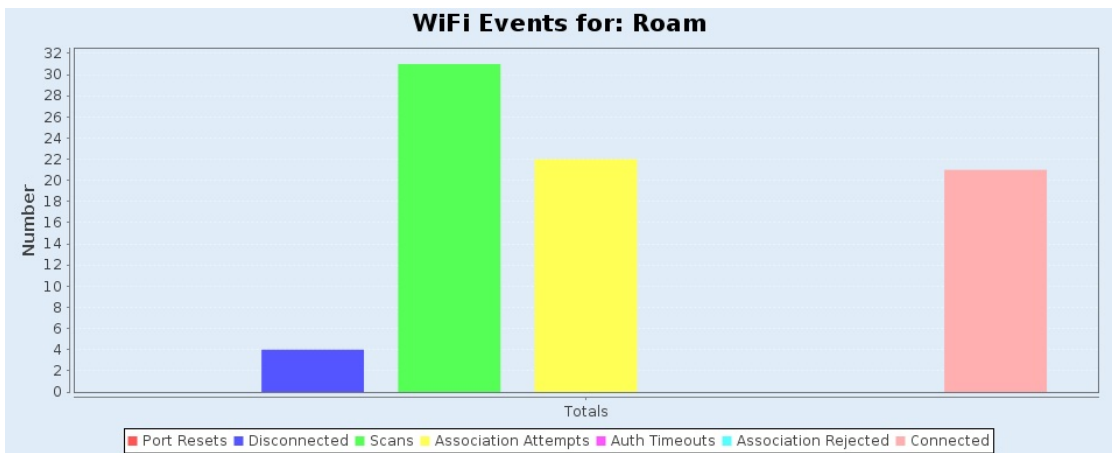

Chamber Layout for this iteration: Roam Chamber Loc: A-B-C STA Loc: Close Root AP STA:Close Root AP-Orbit Near

Realtime Throughput for: Roam

MCS for: Roam

RSSI for: Roam

WiFi Events for: Roam

STA:Close Root AP-Random Middle UDP DL Snapshot