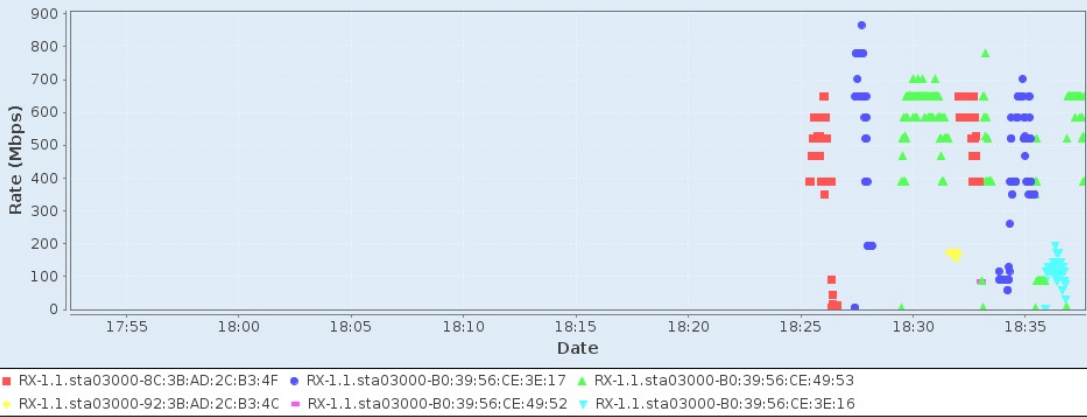

Chamber Layout for this iteration: Roam Chamber Loc: Random STA Loc: Close Root AP STA:Close Root AP-Random Middle

Realtime Throughput for: Roam

Realtime Throughput for: Roam

MCS for: Roam

MCS for: Roam

RSSI for: Roam